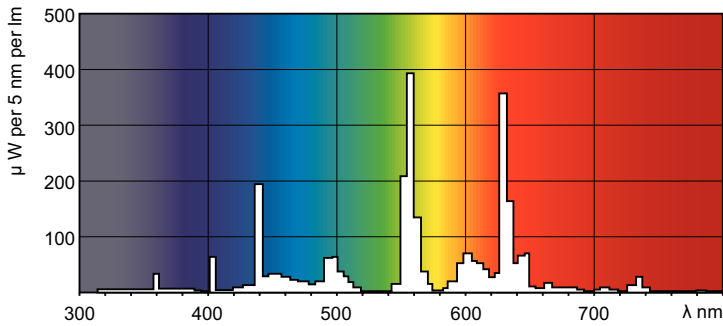

Product data

General Information	
Cap base	G13 [Medium Bi-Pin Fluorescent]
Flux measurement reference	Sphere
Life to 50% failures (nom.)	15,000 h

Light Technical	
Colour Code	840 [CCT of 4000K]
Luminous Flux	3,350 lm
Colour designation	Cool White (CW)
Chromaticity Coordinate X (Nom)	0.38
Chromaticity Coordinate Y (Nom)	0.38
Correlated Colour Temperature	4000 K
Luminous efficacy (rated) (nom.)	93 lm/W
Colour rendering index (CRI)	80

Product	D (max)	A (max)	B (max)	B (min)	C (max)
MASTER TL-D Super 80 36W/840 1SL/25	28 mm	1,199.4 mm	1,206.5 mm	1,204.1 mm	1,213.6 mm

Photometric data

Spectral Power Distribution Colour - MASTER TL-D Super 80 36W/840 1SL/25