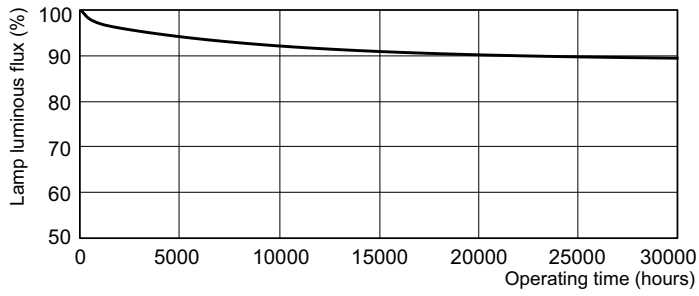

Lifetime

Life Expectancy Diagram - MASTER TL-D Super 80 36W/840 1SL/25

Life Expectancy Diagram - MASTER TL-D Super 80 36W/840 1SL/25

MASTER TL-D Super 80

Lifetime

Lumen Maintenance Diagram - MASTER TL-D Super 80 36W/840 1SL/25