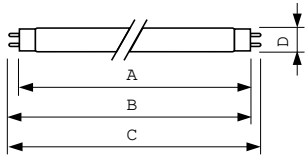

Product	D (max)	A (max)	B (max)	B (min)	C (max)
MASTER TL-D Super 80 36W/840 1SL/25	28 mm	1,199.4 mm	1,206.5 mm	1,204.1 mm	1,213.6 mm

Photometric data

Spectral Power Distribution Colour - MASTER TL-D Super 80 36W/840 1SL/25