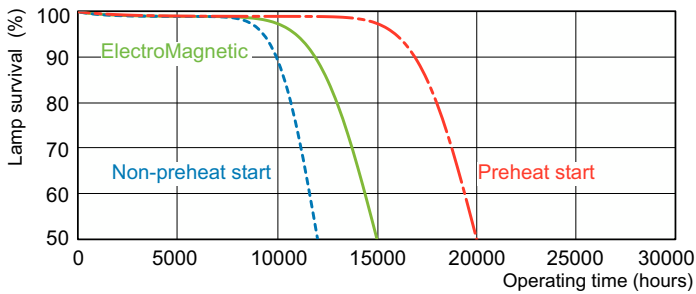

Lifetime

Life Expectancy Diagram - MASTER TL-D Super 80 36W/840 1SL/25