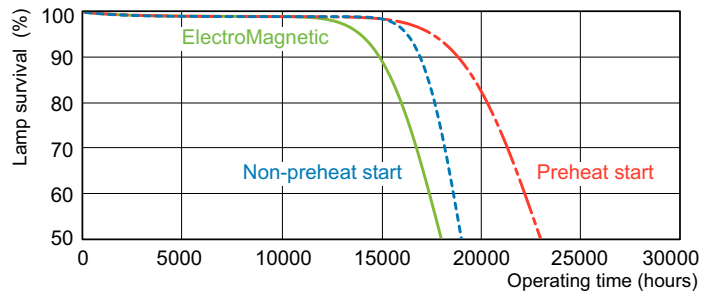

Life Expectancy Diagram - MASTER TL-D Super 80 36W/840 1SL/25