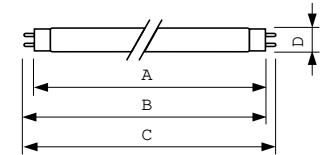

MASTER TL-D Super 80

EAN/UPC - Product/Case	8711500632104
Numerator - Packs per outer box	25
EAN/UPC - Case	8711500632111

Dimensional drawing

Product	D (max)	A (max)	B (max)	B (min)	C (max)
MASTER TL-D Super 80 58W/827 1SL/25	28 mm	1,500.0 mm	1,507.1 mm	1,504.7 mm	1,514.2 mm