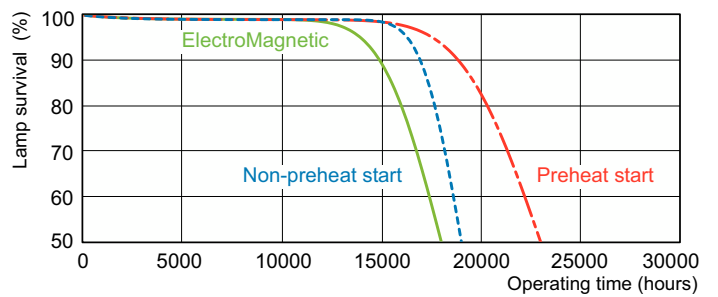

Life Expectancy Diagram - MASTER TL-D Super 80 58W/827 1SL/25