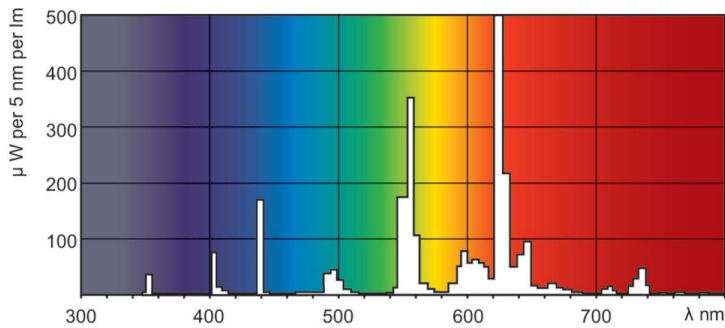

### Product data

General Information		Controls and Dimming	
Cap-Base	G13 [Medium Bi-Pin Fluorescent]	Dimmable	Yes
Flux measurement reference	Sphere		
Life to 50% Failures (Nom)	15,000 hour(s)	Mechanical and Housing	
		Bulb Shape	T8
Light Technical		Approval and Application	
Color Code	827 [CCT of 2700K]	Energy Efficiency Class	G
Luminous Flux	5,240 lm	Mercury (Hg) Content (Nom)	1.7 mg
Color Designation	Incandescent White	Energy Consumption kWh/1000 h	60 kWh
Chromaticity Coordinate X (Nom)	0.463	EPREL Registration Number	423392
Chromaticity Coordinate Y (Nom)	0.42		
Correlated Color Temperature (Nom)	2700 K	Product Data	
Luminous Efficacy (rated) (Nom)	90 lm/W	Order product name	MASTER TL-D Super 80 58W/827 1SL/25
Color rendering index (CRI)	82	Full product name	MASTER TL-D Super 80 58W/827 1SL/25
Operating and Electrical		Full product code	871150063210440
Power Consumption	59.4 W	Order code	63210440
Lamp Current (Nom)	0.670 A	Material Nr. (12NC)	927922082723
		Numerator - Quantity Per Pack	1

## Dimensional drawing

Product	D (max)	A (max)	B (max)	B (min)	C (max)
MASTER TL-D Super 80 58W/827 1SL/25	28 mm	1,500.0 mm	1,507.1 mm	1,504.7 mm	1,514.2 mm

## Photometric data

Spectral Power Distribution Colour - MASTER TL-D Super 80 58W/827 1SL/25