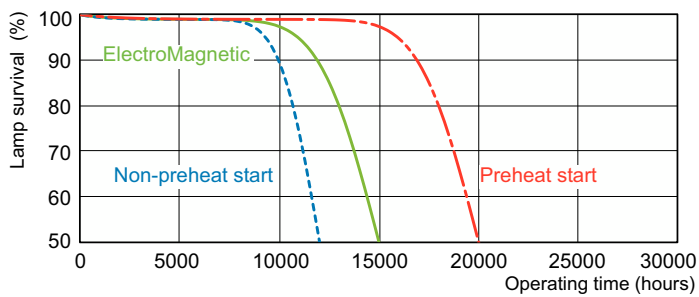

Lifetime

Life Expectancy Diagram - MASTER TL-D Super 80 58W/827 1SL/25