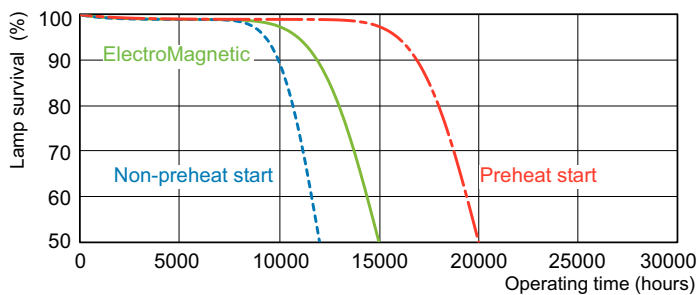

Lifetime

Life Expectancy Diagram - MASTER TL-D Super 80 58W/840 1SL/25