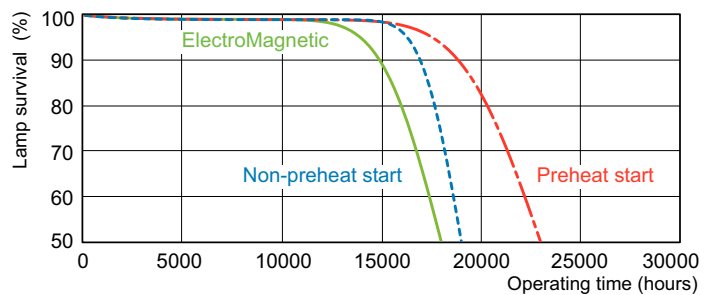

Life Expectancy Diagram - MASTER TL-D Super 80 58W/840 1SL/25