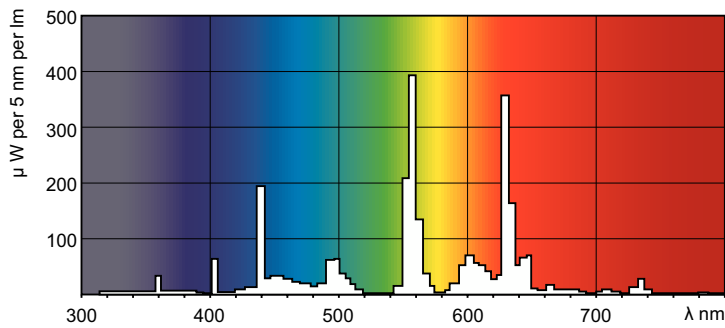

## MASTER TL-D Super 80 58W/840 1SL/25

The MASTER TL-D Super 80 lamp offers more lumens per watt and better color rendering than TL-D standard colors. Furthermore, it has a lower mercury content. The lamp can be operated in existing TL-D luminaires.

### Product data

General Information		Controls and Dimming	
Cap-Base	G13 [Medium Bi-Pin Fluorescent]	Dimmable	Yes
Life to 50% Failures (Nom)	15,000 hour(s)		
Light Technical		Mechanical and Housing	
Color Code	840 [CCT of 4000K]	Bulb Shape	T8 [26 mm (T8)]
Luminous Flux	5,240 lm		
Color Designation	Cool White (CW)	Approval and Application	
Correlated Color Temperature (Nom)	4000 K	Mercury (Hg) Content (Nom)	1.7 mg
Luminous Efficacy (rated) (Nom)	90 lm/W	Energy Consumption kWh/1000 h	68 kWh
Color rendering index (CRI)	>80		
Operating and Electrical		Product Data	
Power Consumption	58.5 W	Order product name	MASTER TL-D Super 80 58W/840 1SL/25
Lamp Current (Nom)	0.670 A	Full product name	MASTER TL-D Super 80 58W/840 1SL/25
		Full product code	872790091862500
		Order code	927922084081
		Material Nr. (12NC)	927922084081
		Numerator - Quantity Per Pack	1

## Photometric data

Spectral Power Distribution Colour - MASTER TL-D Super 80 58W/840 1SL/25