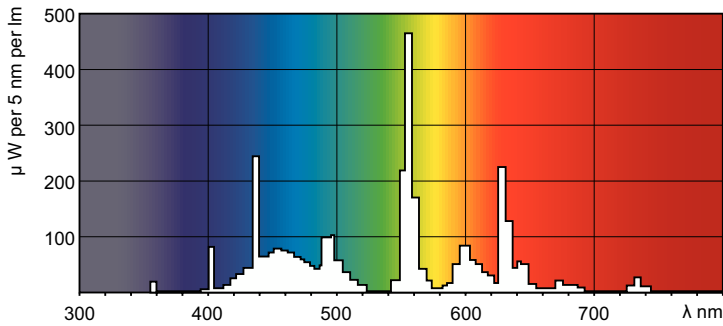

Product data

General Information		Controls and Dimming	
Cap-Base	G13 [Medium Bi-Pin Fluorescent]	Dimmable	Yes
Flux measurement reference	Sphere		
Life to 50% Failures (Nom)	15,000 hour(s)	Mechanical and Housing	
		Bulb Shape	T8
Light Technical		Approval and Application	
Color Code	865 [CCT of 6500K]	Energy Efficiency Class	G
Luminous Flux	5,000 lm	Mercury (Hg) Content (Nom)	1.7 mg
Color Designation	Cool Daylight	Energy Consumption kWh/1000 h	60 kWh
Chromaticity Coordinate X (Nom)	0.313	EPREL Registration Number	423401
Chromaticity Coordinate Y (Nom)	0.337		
Correlated Color Temperature (Nom)	6500 K	Product Data	
Luminous Efficacy (rated) (Nom)	81 lm/W	Order product name	MASTER TL-D Super 80 58W/865 1SL/25
Color rendering index (CRI)	80	Full product name	MASTER TL-D Super 80 58W/865 1SL/25
Operating and Electrical		Full product code	871150063225840
Power Consumption	59.4 W	Order code	63225840
Lamp Current (Nom)	0.670 A	Material Nr. (12NC)	927922086544
		Numerator - Quantity Per Pack	1

Photometric data

Spectral Power Distribution Colour - MASTER TL-D Super 80 58W/865 1SL/25

Lifetime

Life Expectancy Diagram - MASTER TL-D Super 80 58W/865 1SL/25

Life Expectancy Diagram - MASTER TL-D Super 80 58W/865 1SL/25