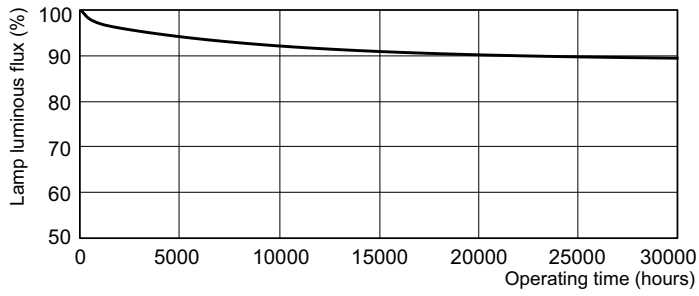

MASTER TL-D Super 80

Lifetime

Lumen Maintenance Diagram - MASTER TL-D Super 80 58W/865 1SL/25