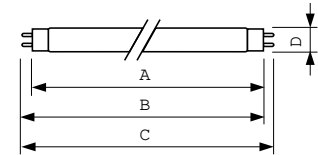

MASTER TL-D Super 80

MASTER TL-D Super 80 58W/865 1SL/25

Low-pressure mercury discharge lamps with a tubular 26 mm envelope

Warnings and Safety

- A lamp breaking is extremely unlikely to have any impact on your health. If a lamp breaks, ventilate the room for 30 minutes and remove the parts, preferably with gloves. Put them in a sealed plastic bag and take it to your local waste facilities for recycling. Do not use a vacuum cleaner.

Product data

General Information		Controls and Dimming	
Cap-Base	G13 [Medium Bi-Pin Fluorescent]	Dimmable	Yes
Flux measurement reference	Sphere		
Life to 50% Failures (Nom)	15,000 hour(s)	Mechanical and Housing	
		Bulb Shape	T8
Light Technical		Approval and Application	
Color Code	865 [CCT of 6500K]	Energy Efficiency Class	G
Luminous Flux	5,000 lm	Mercury (Hg) Content (Nom)	1.7 mg
Color Designation	Cool Daylight	Energy Consumption kWh/1000 h	60 kWh
Chromaticity Coordinate X (Nom)	0.313	EPREL Registration Number	423401
Chromaticity Coordinate Y (Nom)	0.337		
Correlated Color Temperature (Nom)	6500 K	Product Data	
Luminous Efficacy (rated) (Nom)	81 lm/W	Order product name	MASTER TL-D Super 80 58W/865 1SL/25
Color rendering index (CRI)	80	Full product name	MASTER TL-D Super 80 58W/865 1SL/25
Operating and Electrical		Full product code	871150063225840
Power Consumption	59.4 W	Order code	63225840
Lamp Current (Nom)	0.670 A	Material Nr. (12NC)	927922086544
		Numerator - Quantity Per Pack	1

MASTER TL-D Super 80

EAN/UPC - Product/Case	8711500632258
Numerator - Packs per outer box	25
EAN/UPC - Case	8711500632265

Dimensional drawing

Product	D (max)	A (max)	B (max)	B (min)	C (max)
MASTER TL-D Super 80 58W/865 1SL/25	28 mm	1,500.0 mm	1,507.1 mm	1,504.7 mm	1,514.2 mm