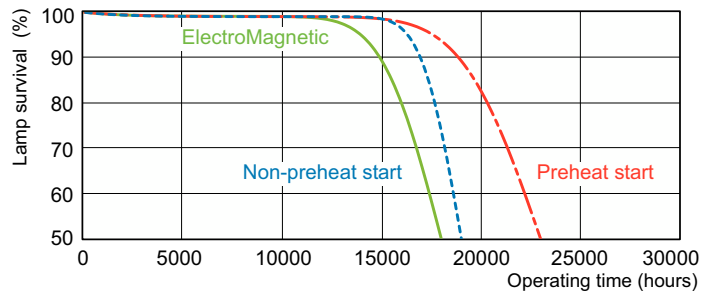

Product data

General Information		Controls and Dimming	
Cap-Base	G13 [Medium Bi-Pin Fluorescent]	Dimmable	Yes
Flux measurement reference	Sphere		
Life to 50% Failures (Nom)	15,000 hour(s)	Mechanical and Housing	
		Bulb Shape	T8
Light Technical		Approval and Application	
Color Code	865 [CCT of 6500K]	Energy Efficiency Class	G
Luminous Flux	5,000 lm	Mercury (Hg) Content (Nom)	1.7 mg
Color Designation	Cool Daylight	Energy Consumption kWh/1000 h	60 kWh
Chromaticity Coordinate X (Nom)	0.313	EPREL Registration Number	423401
Chromaticity Coordinate Y (Nom)	0.337		
Correlated Color Temperature (Nom)	6500 K	Product Data	
Luminous Efficacy (rated) (Nom)	81 lm/W	Order product name	MASTER TL-D Super 80 58W/865 1SL/25
Color rendering index (CRI)	80	Full product name	MASTER TL-D Super 80 58W/865 1SL/25
Operating and Electrical		Full product code	871150063225840
Power Consumption	59.4 W	Order code	63225840
Lamp Current (Nom)	0.670 A	Material Nr. (12NC)	927922086544
		Numerator - Quantity Per Pack	1

Photometric data

Spectral Power Distribution Colour - MASTER TL-D Super 80 58W/865 1SL/25

Lifetime

Life Expectancy Diagram - MASTER TL-D Super 80 58W/865 1SL/25

Life Expectancy Diagram - MASTER TL-D Super 80 58W/865 1SL/25