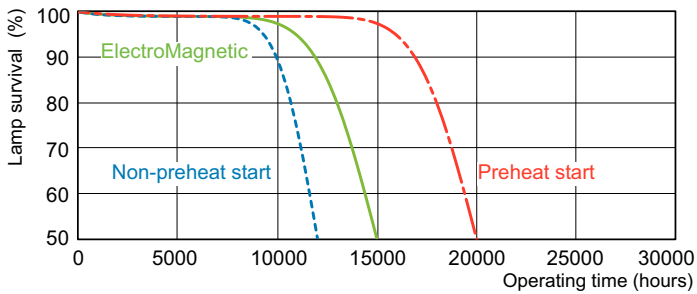

Product data

General Information		Controls and Dimming	
Cap-Base	G13 [Medium Bi-Pin Fluorescent]	Dimmable	Yes
Flux measurement reference	Sphere		
Life to 50% Failures (Nom)	15,000 hour(s)	Mechanical and Housing	
		Bulb Shape	T8
Light Technical		Approval and Application	
Color Code	865 [CCT of 6500K]	Energy Efficiency Class	G
Luminous Flux	5,000 lm	Mercury (Hg) Content (Nom)	1.7 mg
Color Designation	Cool Daylight	Energy Consumption kWh/1000 h	60 kWh
Chromaticity Coordinate X (Nom)	0.313	EPREL Registration Number	423401
Chromaticity Coordinate Y (Nom)	0.337		
Correlated Color Temperature (Nom)	6500 K	Product Data	
Luminous Efficacy (rated) (Nom)	81 lm/W	Order product name	MASTER TL-D Super 80 58W/865 1SL/25
Color rendering index (CRI)	80	Full product name	MASTER TL-D Super 80 58W/865 1SL/25
Operating and Electrical		Full product code	871150063225840
Power Consumption	59.4 W	Order code	63225840
Lamp Current (Nom)	0.670 A	Material Nr. (12NC)	927922086544
		Numerator - Quantity Per Pack	1

Photometric data

Spectral Power Distribution Colour - MASTER TL-D Super 80 58W/865 1SL/25

Lifetime

Life Expectancy Diagram - MASTER TL-D Super 80 58W/865 1SL/25

Life Expectancy Diagram - MASTER TL-D Super 80 58W/865 1SL/25