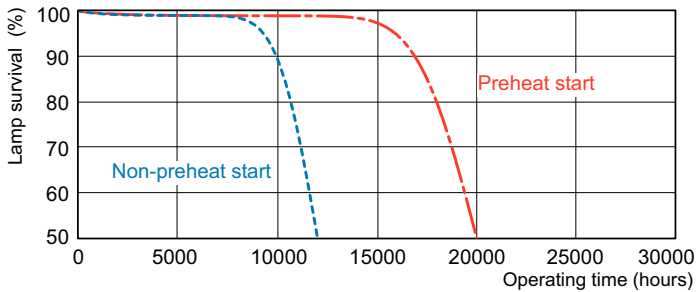

Photometric data

Spectral Power Distribution Colour - MASTER TL-D HF Super 80 50W/840 SLV/25

Lifetime

Life Expectancy Diagram - MASTER TL-D HF Super 80 50W/840 SLV/25

Life Expectancy Diagram - MASTER TL-D HF Super 80 50W/840 SLV/25