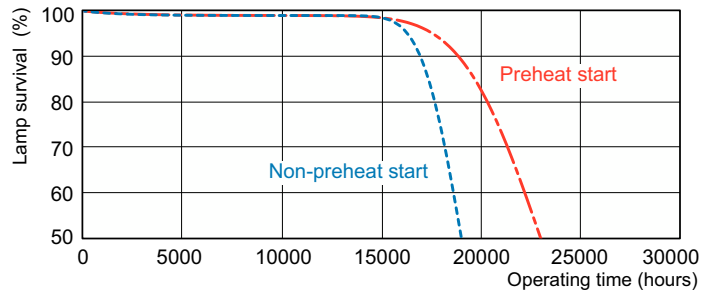

Photometric data

Spectral Power Distribution Colour - MASTER TL-D HF Super 80 50W/840 SLV/25

Lifetime

Life Expectancy Diagram - MASTER TL-D HF Super 80 50W/840 SLV/25

Life Expectancy Diagram - MASTER TL-D HF Super 80 50W/840 SLV/25