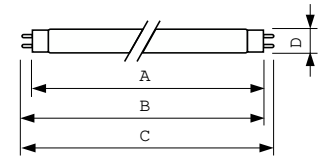

Product data

General Information	
Cap base	G13 [Medium Bi-Pin Fluorescent]
Flux measurement reference	Sphere

Light Technical	
Colour Code	840 [CCT of 4000K]
Luminous Flux	5,000 lm
Colour designation	Cool White (CW)
Chromaticity Coordinate X (Nom)	0.38
Chromaticity Coordinate Y (Nom)	0.38
Correlated Colour Temperature	4000 K
Luminous efficacy (rated) (nom.)	100 lm/W
Colour rendering index (CRI)	81

Product Data	
Order product name	MASTER TL-D HF Super 80 50W/840 SLV/25
Full product name	MASTER TL-D HF Super 80 50W/840 1SL/25

MASTER TL-D HF Super 80

Full EOC	871150063159640
Order code	63159640
Material no. (12 NC)	927925084014
Local order code	50840
SAP numerator – quantity per pack	1

EAN/UPC – Product/Case	8711500631596
Numerator – packs per outer box	25
EAN/UPC - Case	8711500631602

Dimensional drawing

Product	D (max)	A (max)	B (max)	B (min)	C (max)
MASTER TL-D HF Super 80 50W/840 SLV/25	28 mm	1,500.0 mm	1,507.1 mm	1,504.7 mm	1,514.2 mm