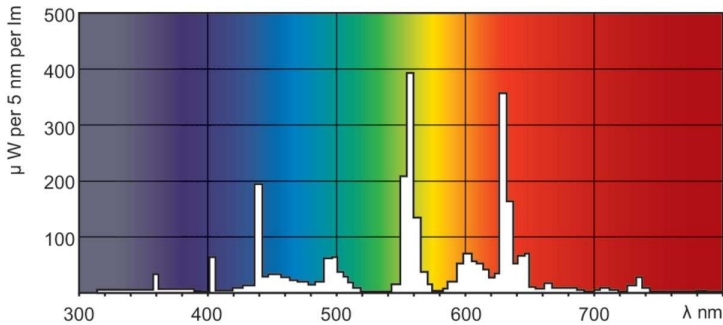

Product data

General Information	
Cap base	G13 [Medium Bi-Pin Fluorescent]
Flux measurement reference	Sphere

Light Technical	
Colour Code	840 [CCT of 4000K]
Luminous Flux	5,000 lm
Colour designation	Cool White (CW)
Chromaticity Coordinate X (Nom)	0.38
Chromaticity Coordinate Y (Nom)	0.38
Correlated Colour Temperature	4000 K
Luminous efficacy (rated) (nom.)	100 lm/W
Colour rendering index (CRI)	81

Product Data	
Order product name	MASTER TL-D HF Super 80 50W/840 SLV/25
Full product name	MASTER TL-D HF Super 80 50W/840 1SL/25

MASTER TL-D HF Super 80

Full EOC	871150063159640
Order code	63159640
Material no. (12 NC)	927925084014
Local order code	50840
SAP numerator – quantity per pack	1

Photometric data

Spectral Power Distribution Colour - MASTER TL-D HF Super 80 50W/840 SLV/25

Lifetime

Life Expectancy Diagram - MASTER TL-D HF Super 80 50W/840 SLV/25

Life Expectancy Diagram - MASTER TL-D HF Super 80 50W/840 SLV/25