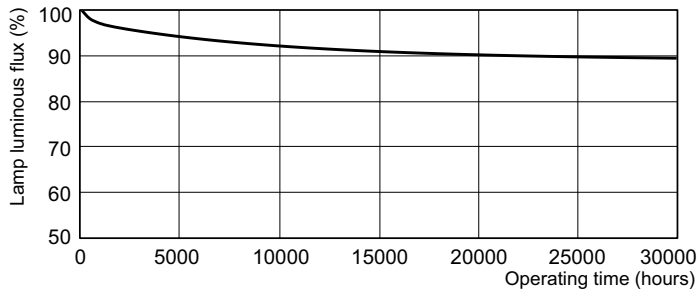

MASTER TL-D HF Super 80

Lifetime

Lumen Maintenance Diagram - MASTER TL-D HF Super 80 50W/840
SLV/25