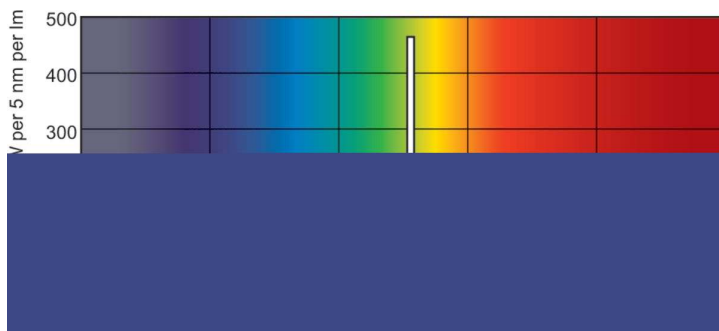

Warnings and Safety

- 20,000 hours lifetime (50% survival point, 3 hour cycle) with preheat ballast which is ENEC compliant. Lifetime performance may differ on non-ENEC compliant ballasts.

Product data

General Information		Controls and Dimming	
Cap-Base	G5	Dimmable	No
Nominal lifetime	15,000 hour(s)		
Light Technical		Mechanical and Housing	
Color Code	865 [CCT of 6500K]	Bulb Shape	T5
Luminous Flux	1,260 lm		
Color Designation	Cool Daylight	Approval and Application	
Correlated Color Temperature (Nom)	6500 K	Mercury (Hg) Content (Nom)	2.0 mg
Luminous Efficacy (rated) (Nom)	84 lm/W	Energy Consumption kWh/1000 h	15 kWh
Color rendering index (CRI)	82		
Operating and Electrical		Product Data	
Power Consumption	14 W	Order product name	TL5 Essential 14W/865 1SL/40
Lamp Current (Nom)	0.170 A	Full product name	TL5 Essential 14W/865 1SL/40
		Full product code	871150057035255
		Order code	927925986558
		Material Nr. (12NC)	927925986558
		Numerator - Quantity Per Pack	1
		EAN/UPC - Product/Case	8711500570352

TL5 Essential HE Super 80

Numerator - Packs per outer box	40
EAN/UPC - Case	8711500570369

Dimensional drawing

Product	D (max)	A (max)	B (max)	B (min)	C (max)
TL5 Essential 14W/865 1SL/40	17.0 mm	549.0 mm	556.1 mm	553.7 mm	563.2 mm

Photometric data

Spectral Power Distribution Colour - TL5 Essential 14W/865 1SL/40