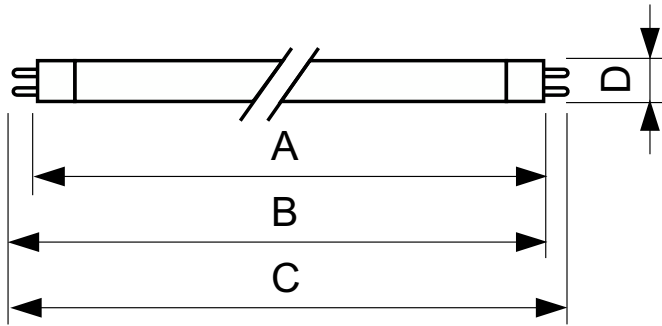

Warnings and Safety

- 20,000 hours lifetime (50% survival point, 3 hour cycle) with preheat ballast which is ENEC compliant. Lifetime performance may differ on non-ENEC compliant ballasts.

Product data

General Information		Controls and Dimming	
Cap-Base	G5	Dimmable	No
Nominal lifetime	15,000 hour(s)		
Light Technical		Mechanical and Housing	
Color Code	865 [CCT of 6500K]	Bulb Shape	T5
Luminous Flux	1,260 lm		
Color Designation	Cool Daylight	Approval and Application	
Correlated Color Temperature (Nom)	6500 K	Mercury (Hg) Content (Nom)	2.0 mg
Luminous Efficacy (rated) (Nom)	84 lm/W	Energy Consumption kWh/1000 h	15 kWh
Color rendering index (CRI)	82		
Operating and Electrical		Product Data	
Power Consumption	14 W	Order product name	TL5 Essential 14W/865 1SL/40
Lamp Current (Nom)	0.170 A	Full product name	TL5 Essential 14W/865 1SL/40
		Full product code	871150057035255
		Order code	927925986558
		Material Nr. (12NC)	927925986558
		Numerator - Quantity Per Pack	1
		EAN/UPC - Product/Case	8711500570352

TL5 Essential HE Super 80

Numerator - Packs per outer box	40
EAN/UPC - Case	8711500570369

Dimensional drawing

Product	D (max)	A (max)	B (max)	B (min)	C (max)
TL5 Essential 14W/865 1SL/40	17.0 mm	549.0 mm	556.1 mm	553.7 mm	563.2 mm

Photometric data

Spectral Power Distribution Colour - TL5 Essential 14W/865 1SL/40