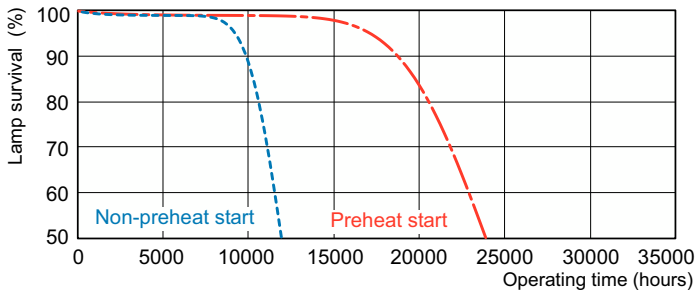

Lebensdauer

Life Expectancy Diagram - MASTER TL5 HE 14W/830 UNP/40