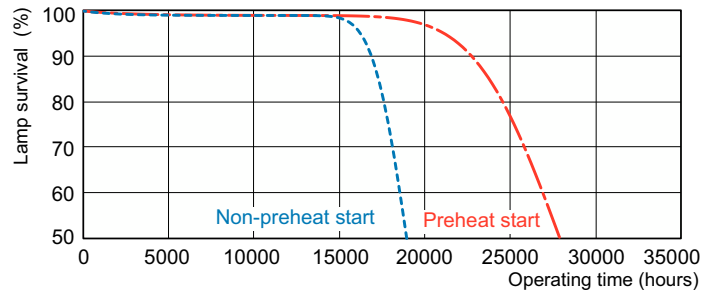

Life Expectancy Diagram - MASTER TL5 HE 14W/830 UNP/40