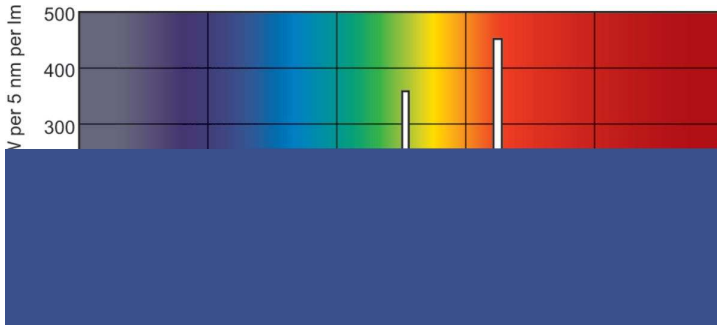

Product data

General Information		Operating and Electrical	
Cap-Base	G5 [G5]	Power Consumption	14.0 W
Features	na [Not Applicable]	Lamp Current (Nom)	0.165 A
Flux measurement reference	Sphere		
Light Technical		Controls and Dimming	
Color Code	830 [CCT of 3000K]	Dimmable	Yes
Luminous Flux	1,200 lm		
Color Designation	Warm White (WW)	Mechanical and Housing	
Chromaticity Coordinate X (Nom)	0.44	Bulb Shape	T5 [16 mm (T5)]
Chromaticity Coordinate Y (Nom)	0.403		
Correlated Color Temperature (Nom)	3000 K	Approval and Application	
Luminous Efficacy (rated) (Nom)	86 lm/W	Energy Efficiency Class	G
Color rendering index (CRI)	82	Mercury (Hg) Content (Nom)	1.2 mg
		Energy Consumption kWh/1000 h	14 kWh
		EPREL Registration Number	423441

MASTER TL5 High Efficiency

Product Data	
Order product name	MASTER TL5 HE 14W/830 UNP/40
Full product name	MASTER TL5 HE 14W/830 UNP/40
Full product code	871150061063855
Order code	61063855
Material Nr. (12NC)	927926083018

Photometric data

Spectral Power Distribution Colour - MASTER TL5 HE 14W/830 UNP/40

Lifetime

Life Expectancy Diagram - MASTER TL5 HE 14W/830 UNP/40

Life Expectancy Diagram - MASTER TL5 HE 14W/830 UNP/40

MASTER TL5 High Efficiency