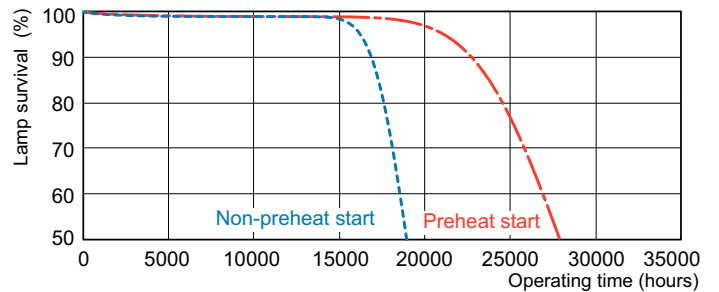

Photometric data

Spectral Power Distribution Colour - MASTER TL5 HE 14W/830 UNP/40

Lifetime

Life Expectancy Diagram - MASTER TL5 HE 14W/830 UNP/40

Life Expectancy Diagram - MASTER TL5 HE 14W/830 UNP/40

MASTER TL5 High Efficiency