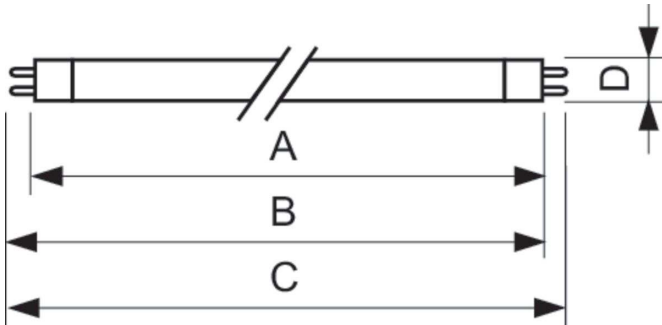

MASTER TL5 High Efficiency

MASTER TL5 HE 14W/830 UNP/40

This TL5 lamp (tube diameter 16 mm) has a high luminous efficacy, resulting in low energy consumption. The High Efficiency TL5 lamp offers excellent lumen maintenance and good color rendering. Application areas are offices, industry, public and governmental buildings, schools, hospitals and indoor sports lighting.

Product data

General Information		Operating and Electrical	
Cap-Base	G5 [G5]	Power Consumption	14.0 W
Features	na [Not Applicable]	Lamp Current (Nom)	0.165 A
Flux measurement reference	Sphere		
Light Technical		Controls and Dimming	
Color Code	830 [CCT of 3000K]	Dimmable	Yes
Luminous Flux	1,200 lm		
Color Designation	Warm White (WW)	Mechanical and Housing	
Chromaticity Coordinate X (Nom)	0.44	Bulb Shape	T5 [16 mm (T5)]
Chromaticity Coordinate Y (Nom)	0.403		
Correlated Color Temperature (Nom)	3000 K	Approval and Application	
Luminous Efficacy (rated) (Nom)	86 lm/W	Energy Efficiency Class	G
Color rendering index (CRI)	82	Mercury (Hg) Content (Nom)	1.2 mg
		Energy Consumption kWh/1000 h	14 kWh
		EPREL Registration Number	423441

MASTER TL5 High Efficiency

Product Data	
Order product name	MASTER TL5 HE 14W/830 UNP/40
Full product name	MASTER TL5 HE 14W/830 UNP/40
Full product code	871150061063855
Order code	61063855
Material Nr. (12NC)	927926083018

Numerator - Quantity Per Pack	1
EAN/UPC - Product/Case	8711500610638
Numerator - Packs per outer box	40
EAN/UPC - Case	8711500634283

Dimensional drawing

Product	D (max)	A (max)	B (max)	B (min)	C (max)
MASTER TL5 HE 14W/830 UNP/40	17 mm	549.0 mm	556.1 mm	553.7 mm	563.2 mm