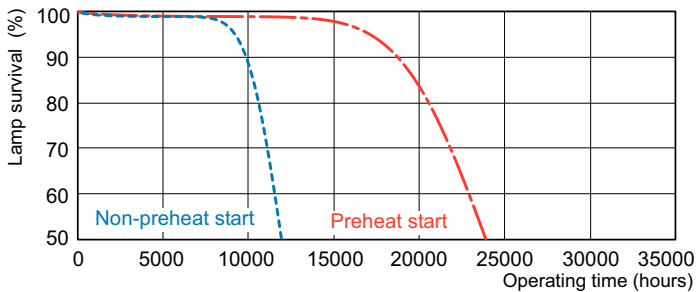

Product data

General Information		Operating and Electrical	
Cap-Base	G5 [G5]	Power Consumption	14.0 W
Features	na [Not Applicable]	Lamp Current (Nom)	0.165 A
Flux measurement reference	Sphere		
Light Technical		Controls and Dimming	
Color Code	830 [CCT of 3000K]	Dimmable	Yes
Luminous Flux	1,200 lm		
Color Designation	Warm White (WW)	Mechanical and Housing	
Chromaticity Coordinate X (Nom)	0.44	Bulb Shape	T5 [16 mm (T5)]
Chromaticity Coordinate Y (Nom)	0.403		
Correlated Color Temperature (Nom)	3000 K	Approval and Application	
Luminous Efficacy (rated) (Nom)	86 lm/W	Energy Efficiency Class	G
Color rendering index (CRI)	82	Mercury (Hg) Content (Nom)	1.2 mg
		Energy Consumption kWh/1000 h	14 kWh
		EPREL Registration Number	423441

Photometric data

Spectral Power Distribution Colour - MASTER TL5 HE 14W/830 UNP/40

Lifetime

Life Expectancy Diagram - MASTER TL5 HE 14W/830 UNP/40

Life Expectancy Diagram - MASTER TL5 HE 14W/830 UNP/40

MASTER TL5 High Efficiency