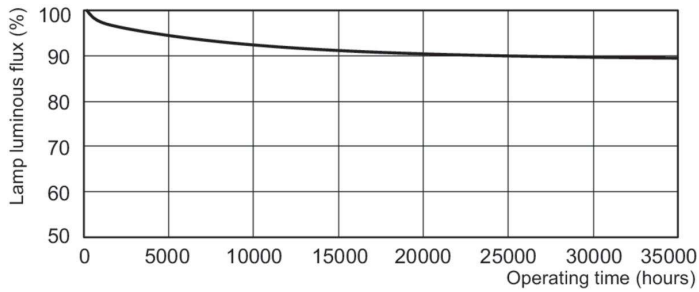

Life Expectancy Diagram - MASTER TL5 HE 14W/840 SLV/40

Life Expectancy Diagram - MASTER TL5 HE 14W/840 SLV/40

Lumen Maintenance Diagram - MASTER TL5 HE 14W/840 SLV/40