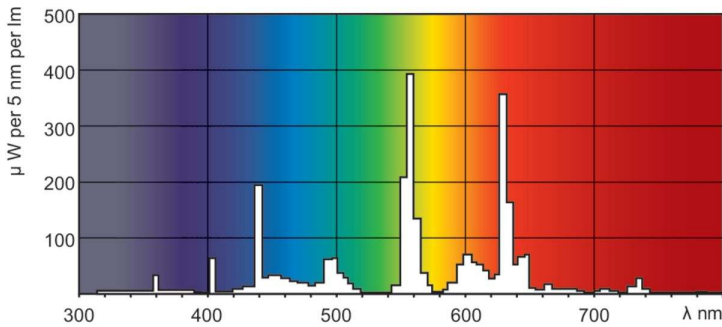

Product data

General Information		Operating and Electrical	
Cap-Base	G5	Power Consumption	14.0 W
Features	na [Not Applicable]	Lamp Current (Nom)	0.165 A
Flux measurement reference	Sphere		
Light Technical		Controls and Dimming	
Color Code	840 [CCT of 4000K]	Dimmable	Yes
Luminous Flux	1,200 lm		
Color Designation	Cool White (CW)	Mechanical and Housing	
Chromaticity Coordinate X (Nom)	0.38	Bulb Shape	T5
Chromaticity Coordinate Y (Nom)	0.38		
Correlated Color Temperature (Nom)	4000 K	Approval and Application	
Luminous Efficacy (rated) (Nom)	86 lm/W	Energy Efficiency Class	G
Color rendering index (CRI)	80	Mercury (Hg) Content (Nom)	1.2 mg
		Energy Consumption kWh/1000 h	14 kWh
		EPREL Registration Number	423447

MASTER TL5 High Efficiency

Product Data	
Order product name	MASTER TL5 HE 14W/840 SLV/40
Full product name	MASTER TL5 HE 14W/840 SLV/40
Full product code	871150063940055
Order code	927926084055
Material Nr. (12NC)	927926084055

Photometric data

Spectral Power Distribution Colour - MASTER TL5 HE 14W/840 SLV/40

Lifetime

Life Expectancy Diagram - MASTER TL5 HE 14W/840 SLV/40

Life Expectancy Diagram - MASTER TL5 HE 14W/840 SLV/40

MASTER TL5 High Efficiency