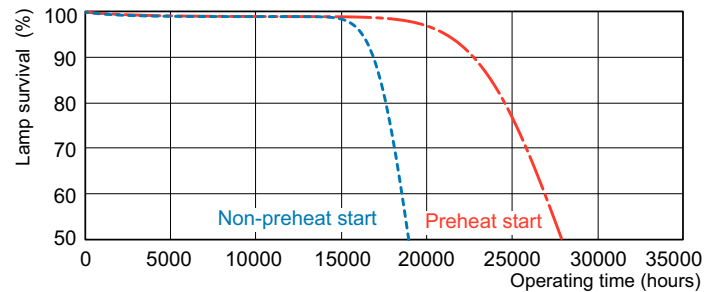

Product data

General Information		Operating and Electrical	
Cap-Base	G5	Power Consumption	14.0 W
Features	na [Not Applicable]	Lamp Current (Nom)	0.165 A
Flux measurement reference	Sphere		
Light Technical		Controls and Dimming	
Color Code	840 [CCT of 4000K]	Dimmable	Yes
Luminous Flux	1,200 lm		
Color Designation	Cool White (CW)	Mechanical and Housing	
Chromaticity Coordinate X (Nom)	0.38	Bulb Shape	T5
Chromaticity Coordinate Y (Nom)	0.38		
Correlated Color Temperature (Nom)	4000 K	Approval and Application	
Luminous Efficacy (rated) (Nom)	86 lm/W	Energy Efficiency Class	G
Color rendering index (CRI)	80	Mercury (Hg) Content (Nom)	1.2 mg
		Energy Consumption kWh/1000 h	14 kWh
		EPREL Registration Number	423447

Photometric data

Spectral Power Distribution Colour - MASTER TL5 HE 14W/840 SLV/40

Lifetime

Life Expectancy Diagram - MASTER TL5 HE 14W/840 SLV/40

Life Expectancy Diagram - MASTER TL5 HE 14W/840 SLV/40

MASTER TL5 High Efficiency