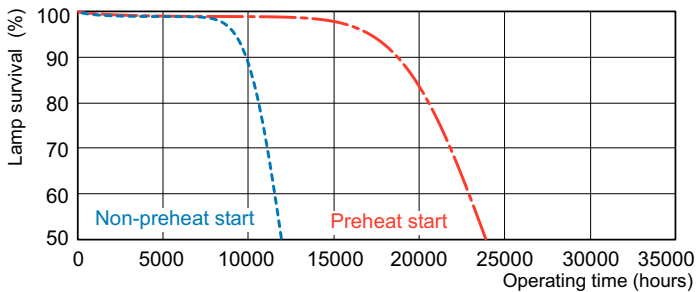

Product data

General Information		Operating and Electrical	
Cap-Base	G5	Power Consumption	14.0 W
Features	na [Not Applicable]	Lamp Current (Nom)	0.165 A
Flux measurement reference	Sphere		
Light Technical		Controls and Dimming	
Color Code	840 [CCT of 4000K]	Dimmable	Yes
Luminous Flux	1,200 lm		
Color Designation	Cool White (CW)	Mechanical and Housing	
Chromaticity Coordinate X (Nom)	0.38	Bulb Shape	T5
Chromaticity Coordinate Y (Nom)	0.38		
Correlated Color Temperature (Nom)	4000 K	Approval and Application	
Luminous Efficacy (rated) (Nom)	86 lm/W	Energy Efficiency Class	G
Color rendering index (CRI)	80	Mercury (Hg) Content (Nom)	1.2 mg
		Energy Consumption kWh/1000 h	14 kWh
		EPREL Registration Number	423447

Photometric data

Spectral Power Distribution Colour - MASTER TL5 HE 14W/840 SLV/40

Lifetime

Life Expectancy Diagram - MASTER TL5 HE 14W/840 SLV/40

Life Expectancy Diagram - MASTER TL5 HE 14W/840 SLV/40

MASTER TL5 High Efficiency