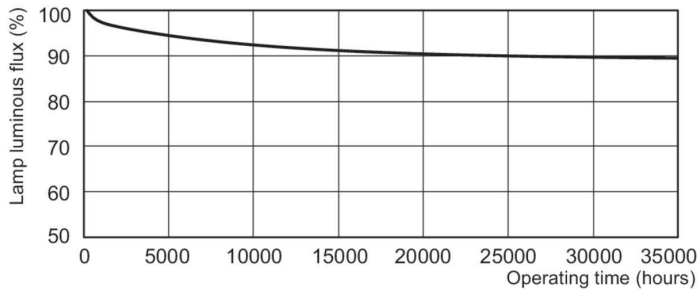

MASTER TL5 High Efficiency

Lifetime

Lumen Maintenance Diagram - MASTER TL5 HE 14W/840 SLV/40