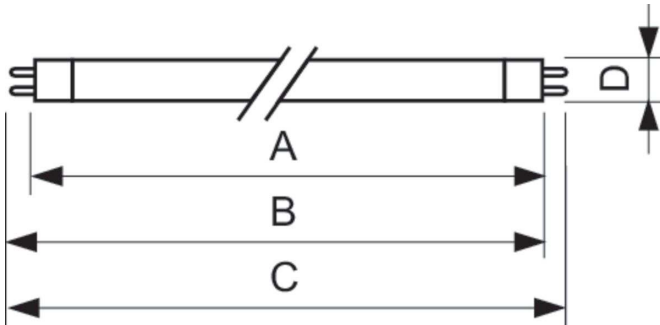

MASTER TL5 High Efficiency

MASTER TL5 HE 14W/840 SLV/40

Low-pressure mercury discharge lamps with a tubular 16 mm envelope

Warnings and Safety

- A lamp breaking is extremely unlikely to have any impact on your health. If a lamp breaks, ventilate the room for 30 minutes and remove the parts, preferably with gloves. Put them in a sealed plastic bag and take it to your local waste facilities for recycling. Do not use a vacuum cleaner.
- A lamp breaking is extremely unlikely to have any impact on your health. If a lamp breaks, ventilate the room for 30 minutes and remove the parts, preferably with gloves. Put them in a sealed plastic bag and take it to your local waste facilities for recycling. Do not use a vacuum cleaner.

Product data

General Information		Operating and Electrical	
Cap-Base	G5	Power Consumption	14.0 W
Features	na [Not Applicable]	Lamp Current (Nom)	0.165 A
Flux measurement reference	Sphere		
Light Technical		Controls and Dimming	
Color Code	840 [CCT of 4000K]	Dimmable	Yes
Luminous Flux	1,200 lm		
Color Designation	Cool White (CW)	Mechanical and Housing	
Chromaticity Coordinate X (Nom)	0.38	Bulb Shape	T5
Chromaticity Coordinate Y (Nom)	0.38		
Correlated Color Temperature (Nom)	4000 K	Approval and Application	
Luminous Efficacy (rated) (Nom)	86 lm/W	Energy Efficiency Class	G
Color rendering index (CRI)	80	Mercury (Hg) Content (Nom)	1.2 mg
		Energy Consumption kWh/1000 h	14 kWh
		EPREL Registration Number	423447

MASTER TL5 High Efficiency

Product Data	
Order product name	MASTER TL5 HE 14W/840 SLV/40
Full product name	MASTER TL5 HE 14W/840 SLV/40
Full product code	871150063940055
Order code	927926084055
Material Nr. (12NC)	927926084055

Numerator - Quantity Per Pack	1
EAN/UPC - Product/Case	8711500639400
Numerator - Packs per outer box	40
EAN/UPC - Case	8711500867483

Dimensional drawing

Product	D (max)	A (max)	B (max)	B (min)	C (max)
MASTER TL5 HE 14W/840 SLV/40	17 mm	549.0 mm	556.1 mm	553.7 mm	563.2 mm