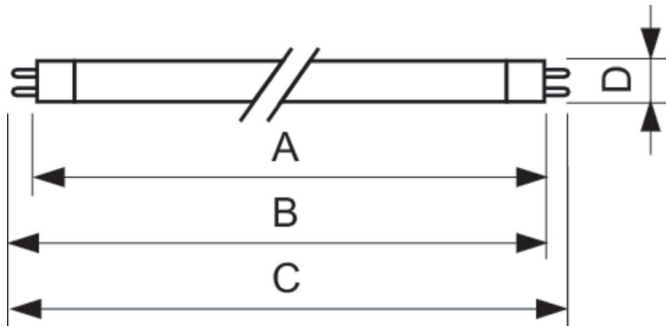

Product data

General Information	
Cap base	G5
Features	na [Not Applicable]
Flux measurement reference	Sphere

Light Technical	
Colour Code	865 [CCT of 6500K]
Luminous Flux	1,125 lm
Colour designation	Cool Daylight
Chromaticity Coordinate X (Nom)	0.313
Chromaticity Coordinate Y (Nom)	0.337
Correlated Colour Temperature	6500 K
Luminous efficacy (rated) (nom.)	80 lm/W
Colour rendering index (CRI)	82

Operating and Electrical	
Power Consumption	14.0 W
Lamp current (nom.)	0.165 A

Controls and Dimming	
Dimmable	Yes

Mechanical and Housing	
Bulb shape	T5

Approval and Application	
Energy Efficiency Class	G
Mercury (Hg) content (nom.)	1.2 mg
Energy consumption kWh/1,000 hours	14 kWh
EPREL registration number	423448

Product	D (max)	A (max)	B (max)	B (min)	C (max)
MASTER TL5 HE 14W/865 SLV/40	17 mm	549.0 mm	556.1 mm	553.7 mm	563.2 mm

Photometric data

Spectral Power Distribution Colour - MASTER TL5 HE 14W/865 SLV/40

Lifetime