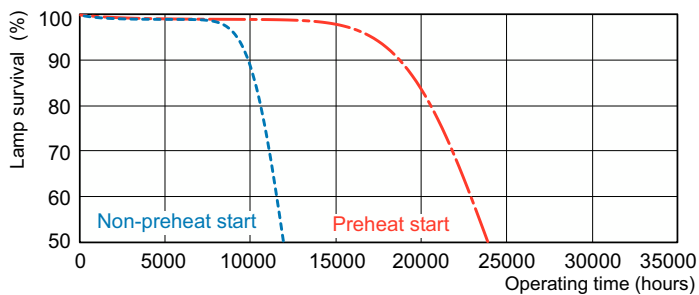

Product	D (max)	A (max)	B (max)	B (min)	C (max)
MASTER TL5 HE 14W/865 SLV/40	17 mm	549.0 mm	556.1 mm	553.7 mm	563.2 mm

Photometric data

Spectral Power Distribution Colour - MASTER TL5 HE 14W/865 SLV/40

Lifetime