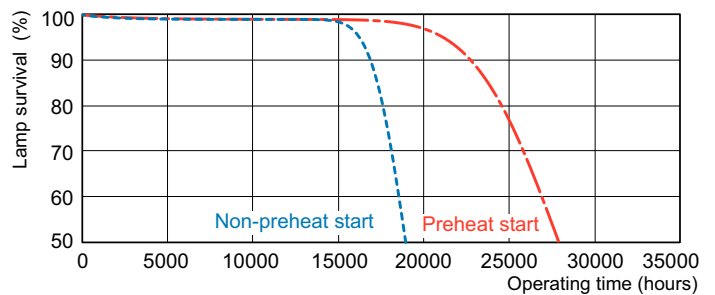

Life Expectancy Diagram - MASTER TL5 HE 14W/865 SLV/40