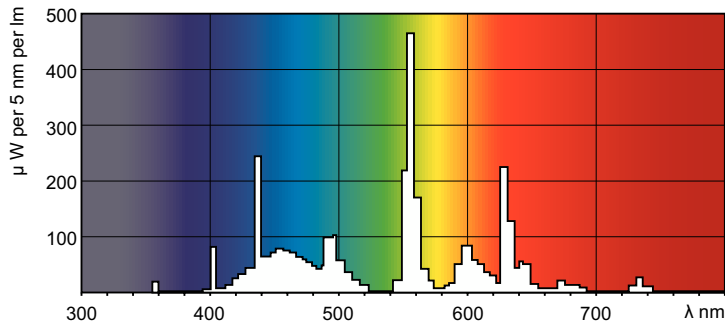

Product data

General Information	
Cap base	G5
Features	na [Not Applicable]
Flux measurement reference	Sphere

Light Technical	
Colour Code	865 [CCT of 6500K]
Luminous Flux	1,125 lm
Colour designation	Cool Daylight
Chromaticity Coordinate X (Nom)	0.313
Chromaticity Coordinate Y (Nom)	0.337
Correlated Colour Temperature	6500 K
Luminous efficacy (rated) (nom.)	80 lm/W
Colour rendering index (CRI)	82

Product	D (max)	A (max)	B (max)	B (min)	C (max)
MASTER TL5 HE 14W/865 SLV/40	17 mm	549.0 mm	556.1 mm	553.7 mm	563.2 mm

Photometric data

Spectral Power Distribution Colour - MASTER TL5 HE 14W/865 SLV/40

Lifetime