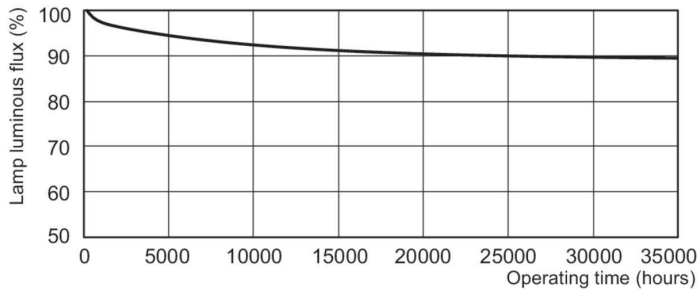

Product	D (max)	A (max)	B (max)	B (min)	C (max)
MASTER TL5 HE 14W/865 SLV/40	17 mm	549.0 mm	556.1 mm	553.7 mm	563.2 mm

Photometric data

Spectral Power Distribution Colour - MASTER TL5 HE 14W/865 SLV/40

Lifetime

Life Expectancy Diagram - MASTER TL5 HE 14W/865 SLV/40

Life Expectancy Diagram - MASTER TL5 HE 14W/865 SLV/40

MASTER TL5 High Efficiency

Lifetime

Lumen Maintenance Diagram - MASTER TL5 HE 14W/865 SLV/40