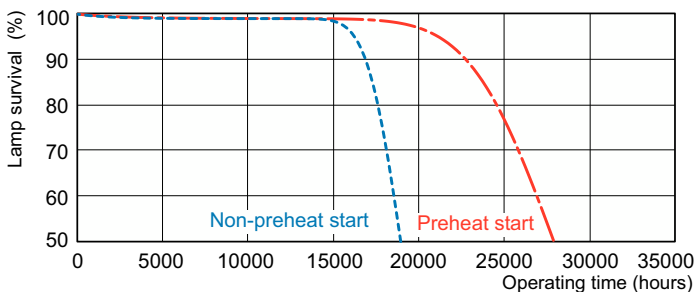

Fotometriske data

Spectral Power Distribution Colour - MASTER TL5 HE 21W/830 UNP/40

Levetid

Life Expectancy Diagram - MASTER TL5 HE 21W/830 UNP/40

Life Expectancy Diagram - MASTER TL5 HE 21W/830 UNP/40

MASTER TL5 High Efficiency