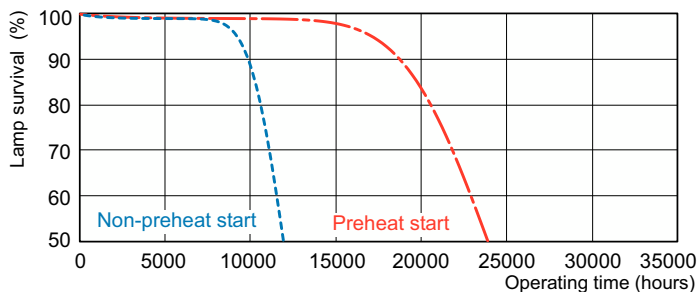

Fotometriske data

Spectral Power Distribution Colour - MASTER TL5 HE 21W/830 UNP/40

Levetid

Life Expectancy Diagram - MASTER TL5 HE 21W/830 UNP/40

Life Expectancy Diagram - MASTER TL5 HE 21W/830 UNP/40

MASTER TL5 High Efficiency