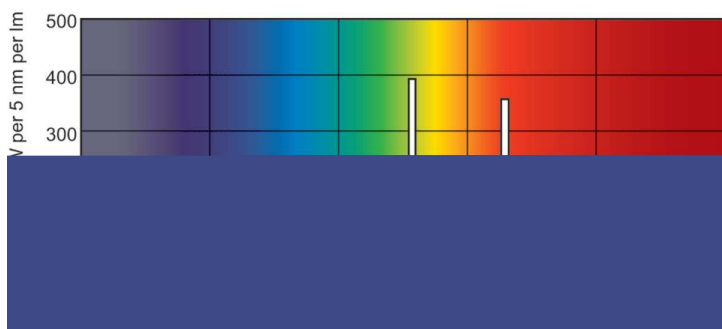

Måttskiss

Product	D (max)	A (max)	B (max)	B (min)	C (max)
MASTER TL5 HE 21W/840 UNP/40	17 mm	849,0 mm	856,1 mm	853,7 mm	863,2 mm

Fotometriska data

Spectral Power Distribution Colour - MASTER TL5 HE 21W/840 UNP/40