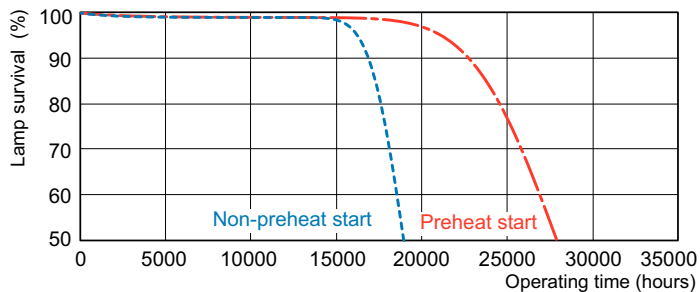

Life Expectancy Diagram - MASTER TL5 HE 21W/840 UNP/40