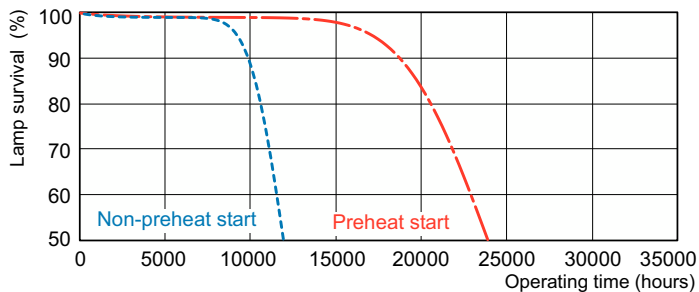

Livslängd

Life Expectancy Diagram - MASTER TL5 HE 21W/840 UNP/40