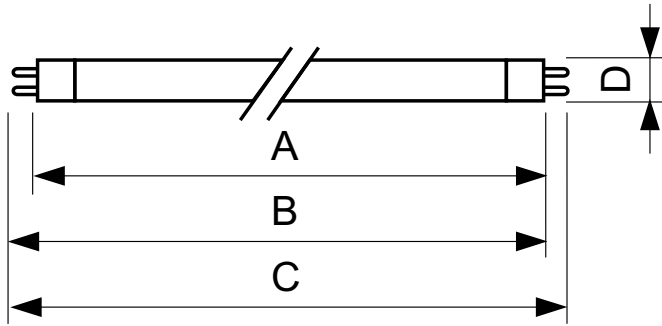

Warnings and Safety

- 20,000 hours lifetime (50% survival point, 3 hour cycle) with preheat ballast which is ENEC compliant. Lifetime performance may differ on non-ENEC compliant ballasts.

Product data

General Information		Mechanical and Housing	
Cap-Base	G5	Bulb Shape	T5
Light Technical		Approval and Application	
Color Code	830 [CCT of 3000K]	Mercury (Hg) Content (Nom)	2.0 mg
Luminous Flux	2,100 lm	Energy Consumption kWh/1000 h	23 kWh
Color Designation	Warm White (WW)	Product Data	
Correlated Color Temperature (Nom)	3000 K	Order product name	TL5 Essential 21W/830 1SL/40
Luminous Efficacy (rated) (Nom)	94 lm/W	Full product name	TL5 Essential 21W/830 1SL/40
Color rendering index (CRI)	82	Full product code	694793919454400
Operating and Electrical		Order code	927926483060
Power Consumption	20.8 W	Material Nr. (12NC)	927926483060
Lamp Current (Nom)	0.170 A	Numerator - Quantity Per Pack	1
Controls and Dimming		EAN/UPC - Product/Case	6947939194544
Dimmable	No	Numerator - Packs per outer box	40
		EAN/UPC - Case	6922341996450

TL5 Essential HE Super 80

Dimensional drawing

Product	D (max)	A (max)	B (max)	B (min)	C (max)
TL5 Essential 21W/830 1SL/40	17.0 mm	849.0 mm	856.1 mm	853.7 mm	863.2 mm

Photometric data

Spectral Power Distribution Colour - TL5 Essential 21W/830 1SL/40