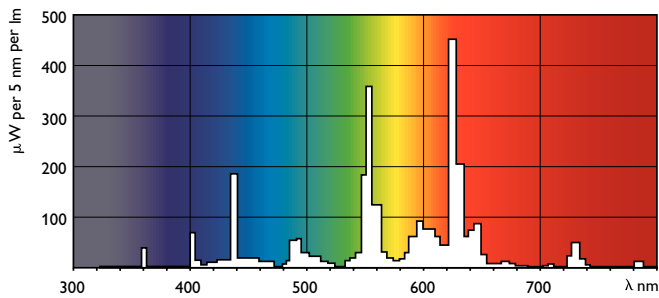

Warnings and Safety

- 20,000 hours lifetime (50% survival point, 3 hour cycle) with preheat ballast which is ENEC compliant. Lifetime performance may differ on non-ENEC compliant ballasts.

Product data

General Information		Mechanical and Housing	
Cap-Base	G5	Bulb Shape	T5
Light Technical		Approval and Application	
Color Code	830 [CCT of 3000K]	Mercury (Hg) Content (Nom)	2.0 mg
Luminous Flux	2,100 lm	Energy Consumption kWh/1000 h	23 kWh
Color Designation	Warm White (WW)	Product Data	
Correlated Color Temperature (Nom)	3000 K	Order product name	TL5 Essential 21W/830 1SL/40
Luminous Efficacy (rated) (Nom)	94 lm/W	Full product name	TL5 Essential 21W/830 1SL/40
Color rendering index (CRI)	82	Full product code	694793919454400
Operating and Electrical		Order code	927926483060
Power Consumption	20.8 W	Material Nr. (12NC)	927926483060
Lamp Current (Nom)	0.170 A	Numerator - Quantity Per Pack	1
Controls and Dimming		EAN/UPC - Product/Case	6947939194544
Dimmable	No	Numerator - Packs per outer box	40
		EAN/UPC - Case	6922341996450

TL5 Essential HE Super 80

Dimensional drawing

Product	D (max)	A (max)	B (max)	B (min)	C (max)
TL5 Essential 21W/830 1SL/40	17.0 mm	849.0 mm	856.1 mm	853.7 mm	863.2 mm

Photometric data

Spectral Power Distribution Colour - TL5 Essential 21W/830 1SL/40