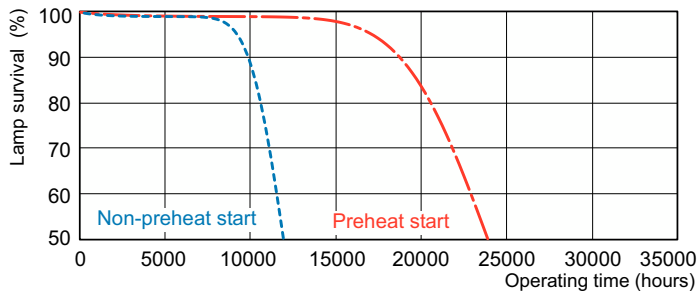

Product data

General Information		Operating and Electrical	
Cap-Base	G5 [G5]	Power Consumption	28.1 W
Features	na [Not Applicable]	Lamp Current (Nom)	0.170 A
Flux measurement reference	Sphere		
Light Technical		Controls and Dimming	
Color Code	827 [CCT of 2700K]	Dimmable	Yes
Luminous Flux	2,675 lm		
Color Designation	Incandescent White	Mechanical and Housing	
Chromaticity Coordinate X (Nom)	0.463	Bulb Shape	T5 [16 mm (T5)]
Chromaticity Coordinate Y (Nom)	0.42		
Correlated Color Temperature (Nom)	2700 K	Approval and Application	
Luminous Efficacy (rated) (Nom)	96 lm/W	Energy Efficiency Class	F
Color rendering index (CRI)	82	Mercury (Hg) Content (Nom)	1.2 mg
		Energy Consumption kWh/1000 h	29 kWh
		EPREL Registration Number	423457

Photometric data

Spectral Power Distribution Colour - MASTER TL5 HE 28W/827 SLV/40

Lifetime

Life Expectancy Diagram - MASTER TL5 HE 28W/827 SLV/40

Life Expectancy Diagram - MASTER TL5 HE 28W/827 SLV/40

MASTER TL5 High Efficiency