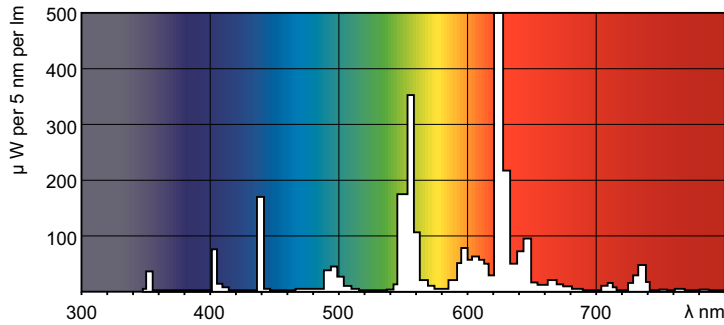

MASTER TL5 High Efficiency

MASTER TL5 HE 28W/827 1SL/40

This TL5 lamp (tube diameter 16 mm) has a high luminous efficacy, resulting in low energy consumption. The High Efficiency TL5 lamp offers excellent lumen maintenance and good color rendering. Application areas are offices, industry, public and governmental buildings, schools, hospitals and indoor sports lighting.

Product data

General Information		Operating and Electrical	
Cap-Base	G5 [G5]	Power Consumption	28.1 W
Features	na [Not Applicable]	Lamp Current (Nom)	0.170 A
Flux measurement reference	Sphere		
Light Technical		Controls and Dimming	
Color Code	827 [CCT of 2700K]	Dimmable	Yes
Luminous Flux	2,675 lm		
Color Designation	Incandescent White	Mechanical and Housing	
Chromaticity Coordinate X (Nom)	0.463	Bulb Shape	T5 [16 mm (T5)]
Chromaticity Coordinate Y (Nom)	0.42		
Correlated Color Temperature (Nom)	2700 K	Approval and Application	
Luminous Efficacy (rated) (Nom)	96 lm/W	Energy Efficiency Class	F
Color rendering index (CRI)	82	Mercury (Hg) Content (Nom)	1.2 mg
		Energy Consumption kWh/1000 h	29 kWh
		EPREL Registration Number	423457

MASTER TL5 High Efficiency

Product Data	
Order product name	MASTER TL5 HE 28W/827 SLV/40
Full product name	MASTER TL5 HE 28W/827 1SL/40
Full product code	871150064322355
Order code	64322355
Material Nr. (12NC)	927926582755

Photometric data

Spectral Power Distribution Colour - MASTER TL5 HE 28W/827 SLV/40

Lifetime

Life Expectancy Diagram - MASTER TL5 HE 28W/827 SLV/40

Life Expectancy Diagram - MASTER TL5 HE 28W/827 SLV/40

MASTER TL5 High Efficiency