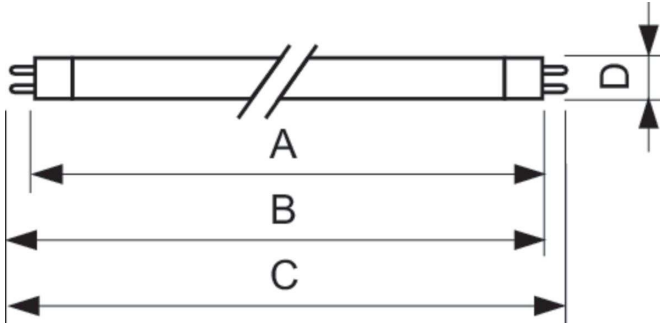

MASTER TL5 High Efficiency

MASTER TL5 HE 28W/827 1SL/40

This TL5 lamp (tube diameter 16 mm) has a high luminous efficacy, resulting in low energy consumption. The High Efficiency TL5 lamp offers excellent lumen maintenance and good color rendering. Application areas are offices, industry, public and governmental buildings, schools, hospitals and indoor sports lighting.

Product data

General Information		Operating and Electrical	
Cap-Base	G5 [G5]	Power Consumption	28.1 W
Features	na [Not Applicable]	Lamp Current (Nom)	0.170 A
Flux measurement reference	Sphere		
Light Technical		Controls and Dimming	
Color Code	827 [CCT of 2700K]	Dimmable	Yes
Luminous Flux	2,675 lm		
Color Designation	Incandescent White	Mechanical and Housing	
Chromaticity Coordinate X (Nom)	0.463	Bulb Shape	T5 [16 mm (T5)]
Chromaticity Coordinate Y (Nom)	0.42		
Correlated Color Temperature (Nom)	2700 K	Approval and Application	
Luminous Efficacy (rated) (Nom)	96 lm/W	Energy Efficiency Class	F
Color rendering index (CRI)	82	Mercury (Hg) Content (Nom)	1.2 mg
		Energy Consumption kWh/1000 h	29 kWh
		EPREL Registration Number	423457

MASTER TL5 High Efficiency

Product Data	
Order product name	MASTER TL5 HE 28W/827 SLV/40
Full product name	MASTER TL5 HE 28W/827 1SL/40
Full product code	871150064322355
Order code	64322355
Material Nr. (12NC)	927926582755

Numerator - Quantity Per Pack	1
EAN/UPC - Product/Case	8711500643223
Numerator - Packs per outer box	40
EAN/UPC - Case	8711500867575

Dimensional drawing

Product	D (max)	A (max)	B (max)	B (min)	C (max)
MASTER TL5 HE 28W/827 SLV/40	17 mm	1,149.0 mm	1,156.1 mm	1,153.7 mm	1,163.2 mm