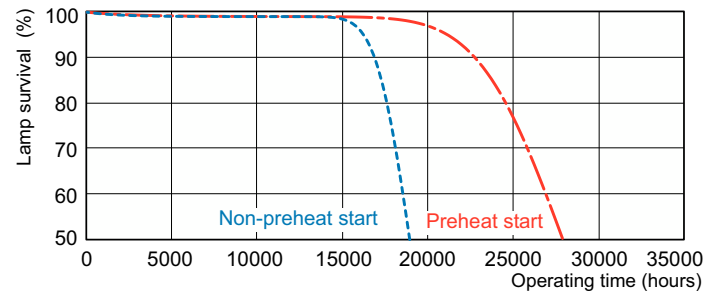

Photometric data

Spectral Power Distribution Colour - MASTER TL5 HE 28W/827 SLV/40

Lifetime

Life Expectancy Diagram - MASTER TL5 HE 28W/827 SLV/40

Life Expectancy Diagram - MASTER TL5 HE 28W/827 SLV/40

MASTER TL5 High Efficiency