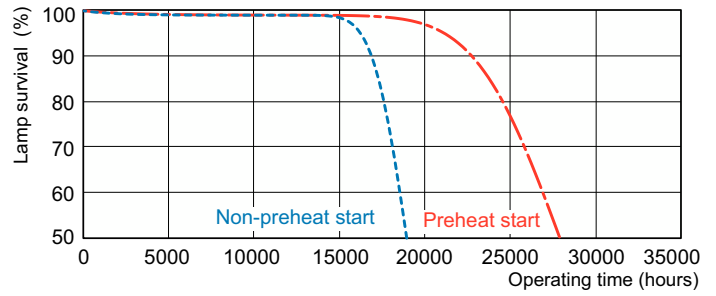

Fotometriske data

Spectral Power Distribution Colour – MASTER TL5 HE 28W/830 SLV/40

MASTER TL5 High Efficiency

Levetid

Life Expectancy Diagram - MASTER TL5 HE 28W/830 SLV/40

Life Expectancy Diagram - MASTER TL5 HE 28W/830 SLV/40