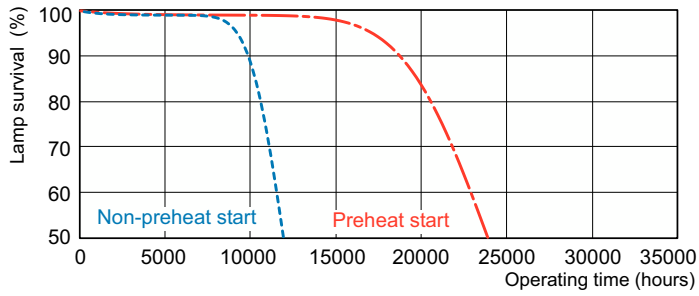

Fotometriske data

Spectral Power Distribution Colour – MASTER TL5 HE 28W/830 SLV/40

MASTER TL5 High Efficiency

Levetid

Life Expectancy Diagram - MASTER TL5 HE 28W/830 SLV/40

Life Expectancy Diagram - MASTER TL5 HE 28W/830 SLV/40