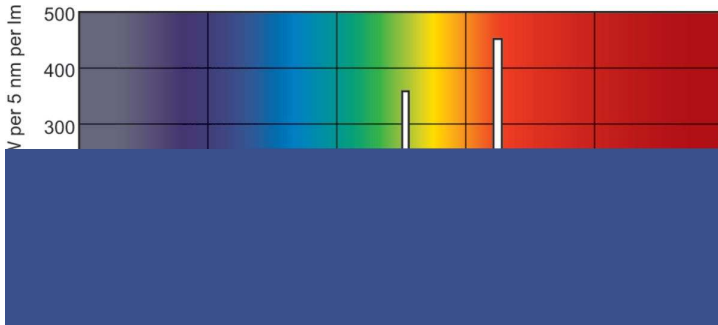

### Product data

General Information	
Cap-Base	G5 [G5]
Features	na [Not Applicable]
Flux measurement reference	Sphere

Light Technical	
Color Code	830 [CCT of 3000K]
Luminous Flux	2,675 lm
Color Designation	Warm White (WW)
Chromaticity Coordinate X (Nom)	0.44
Chromaticity Coordinate Y (Nom)	0.403
Correlated Color Temperature (Nom)	3000 K
Luminous Efficacy (rated) (Nom)	96 lm/W
Color rendering index (CRI)	82

# MASTER TL5 High Efficiency

Product Data	
Order product name	MASTER TL5 HE 28W/830 SLV/40
Full product name	MASTER TL5 HE 28W/830 1SL/40
Full product code	871150063946255
Order code	63946255
Material Nr. (12NC)	927926583055

## Photometric data

Spectral Power Distribution Colour - MASTER TL5 HE 28W/830 SLV/40