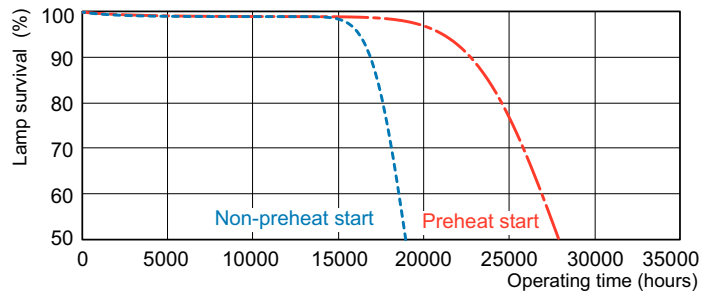

## Photometric data

Spectral Power Distribution Colour - MASTER TL5 HE 28W/830 SLV/40

## Lifetime

Life Expectancy Diagram - MASTER TL5 HE 28W/830 SLV/40

Life Expectancy Diagram - MASTER TL5 HE 28W/830 SLV/40