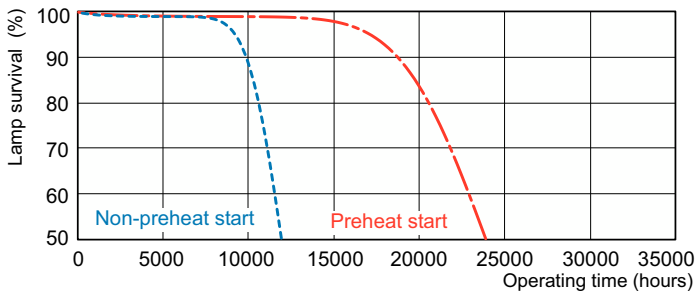

Lifetime

Life Expectancy Diagram - MASTER TL5 HE 28W/830 SLV/40