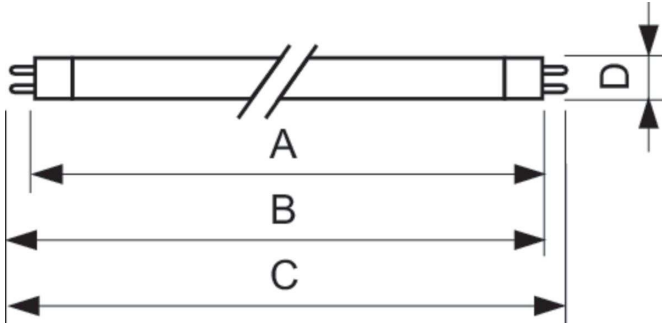

### Product data

General Information	
Cap-Base	G5 [G5]
Features	na [Not Applicable]
Flux measurement reference	Sphere

Light Technical	
Color Code	830 [CCT of 3000K]
Luminous Flux	2,675 lm
Color Designation	Warm White (WW)
Chromaticity Coordinate X (Nom)	0.44
Chromaticity Coordinate Y (Nom)	0.403
Correlated Color Temperature (Nom)	3000 K
Luminous Efficacy (rated) (Nom)	96 lm/W
Color rendering index (CRI)	82

# MASTER TL5 High Efficiency

Product Data	
Order product name	MASTER TL5 HE 28W/830 SLV/40
Full product name	MASTER TL5 HE 28W/830 1SL/40
Full product code	871150063946255
Order code	63946255
Material Nr. (12NC)	927926583055

## Dimensional drawing

Product	D (max)	A (max)	B (max)	B (min)	C (max)
MASTER TL5 HE 28W/830 SLV/40	17 mm	1,149.0 mm	1,156.1 mm	1,153.7 mm	1,163.2 mm