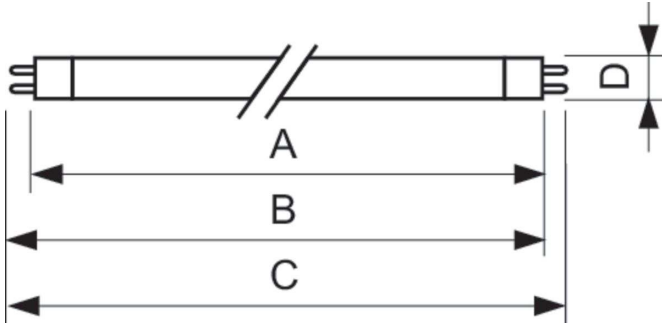

MASTER TL5 High Efficiency

MASTER TL5 HE 28W/830 SLV/40

Low-pressure mercury discharge lamps with a tubular 16 mm envelope

Warnings and Safety

- A lamp breaking is extremely unlikely to have any impact on your health. If a lamp breaks, ventilate the room for 30 minutes and remove the parts, preferably with gloves. Put them in a sealed plastic bag and take it to your local waste facilities for recycling. Do not use a vacuum cleaner.
- A lamp breaking is extremely unlikely to have any impact on your health. If a lamp breaks, ventilate the room for 30 minutes and remove the parts, preferably with gloves. Put them in a sealed plastic bag and take it to your local waste facilities for recycling. Do not use a vacuum cleaner.

Product data

General Information		Operating and Electrical	
Cap-Base	G5	Power Consumption	28.1 W
Features	na [Not Applicable]	Lamp Current (Nom)	0.170 A
Flux measurement reference	Sphere		
Light Technical		Controls and Dimming	
Color Code	830 [CCT of 3000K]	Dimmable	Yes
Luminous Flux	2,675 lm		
Color Designation	Warm White (WW)	Mechanical and Housing	
Chromaticity Coordinate X (Nom)	0.44	Bulb Shape	T5
Chromaticity Coordinate Y (Nom)	0.403		
Correlated Color Temperature (Nom)	3000 K	Approval and Application	
Luminous Efficacy (rated) (Nom)	96 lm/W	Energy Efficiency Class	F
Color rendering index (CRI)	82	Mercury (Hg) Content (Nom)	1.2 mg
		Energy Consumption kWh/1000 h	29 kWh
		EPREL Registration Number	423460

MASTER TL5 High Efficiency

Product Data	
Order product name	MASTER TL5 HE 28W/830 SLV/40
Full product name	MASTER TL5 HE 28W/830 SLV/40
Full product code	871150063946255
Order code	927926583055
Material Nr. (12NC)	927926583055

Numerator - Quantity Per Pack	1
EAN/UPC - Product/Case	8711500639462
Numerator - Packs per outer box	40
EAN/UPC - Case	8711500867582

Dimensional drawing

Product	D (max)	A (max)	B (max)	B (min)	C (max)
MASTER TL5 HE 28W/830 SLV/40	17 mm	1,149.0 mm	1,156.1 mm	1,153.7 mm	1,163.2 mm