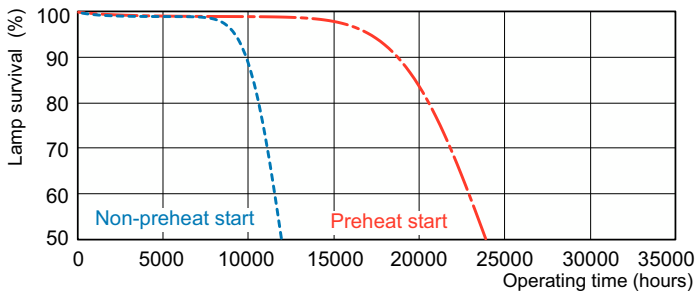

Product data

General Information		Operating and Electrical	
Cap-Base	G5	Power Consumption	28.1 W
Features	na [Not Applicable]	Lamp Current (Nom)	0.170 A
Flux measurement reference	Sphere		
Light Technical		Controls and Dimming	
Color Code	830 [CCT of 3000K]	Dimmable	Yes
Luminous Flux	2,675 lm		
Color Designation	Warm White (WW)	Mechanical and Housing	
Chromaticity Coordinate X (Nom)	0.44	Bulb Shape	T5
Chromaticity Coordinate Y (Nom)	0.403		
Correlated Color Temperature (Nom)	3000 K	Approval and Application	
Luminous Efficacy (rated) (Nom)	96 lm/W	Energy Efficiency Class	F
Color rendering index (CRI)	82	Mercury (Hg) Content (Nom)	1.2 mg
		Energy Consumption kWh/1000 h	29 kWh
		EPREL Registration Number	423460

Photometric data

Spectral Power Distribution Colour - MASTER TL5 HE 28W/830 SLV/40

Lifetime

Life Expectancy Diagram - MASTER TL5 HE 28W/830 SLV/40

Life Expectancy Diagram - MASTER TL5 HE 28W/830 SLV/40

MASTER TL5 High Efficiency