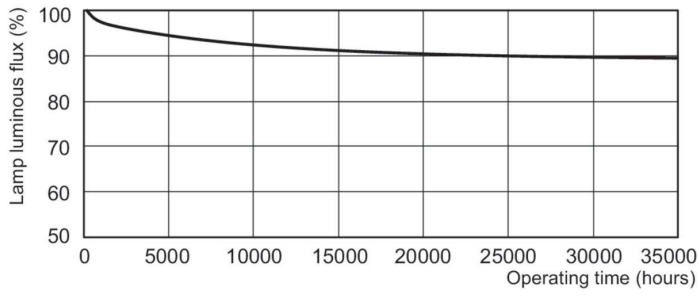

MASTER TL5 High Efficiency

Lifetime

Lumen Maintenance Diagram - MASTER TL5 HE 28W/830 SLV/40