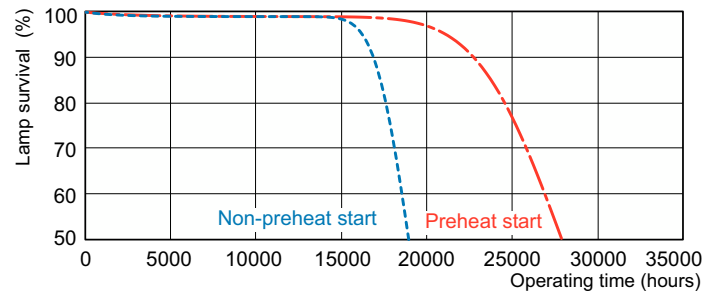

Product data

General Information		Operating and Electrical	
Cap-Base	G5	Power Consumption	28.1 W
Features	na [Not Applicable]	Lamp Current (Nom)	0.170 A
Flux measurement reference	Sphere		
Light Technical		Controls and Dimming	
Color Code	830 [CCT of 3000K]	Dimmable	Yes
Luminous Flux	2,675 lm		
Color Designation	Warm White (WW)	Mechanical and Housing	
Chromaticity Coordinate X (Nom)	0.44	Bulb Shape	T5
Chromaticity Coordinate Y (Nom)	0.403		
Correlated Color Temperature (Nom)	3000 K	Approval and Application	
Luminous Efficacy (rated) (Nom)	96 lm/W	Energy Efficiency Class	F
Color rendering index (CRI)	82	Mercury (Hg) Content (Nom)	1.2 mg
		Energy Consumption kWh/1000 h	29 kWh
		EPREL Registration Number	423460

Photometric data

Spectral Power Distribution Colour - MASTER TL5 HE 28W/830 SLV/40

Lifetime

Life Expectancy Diagram - MASTER TL5 HE 28W/830 SLV/40

Life Expectancy Diagram - MASTER TL5 HE 28W/830 SLV/40

MASTER TL5 High Efficiency