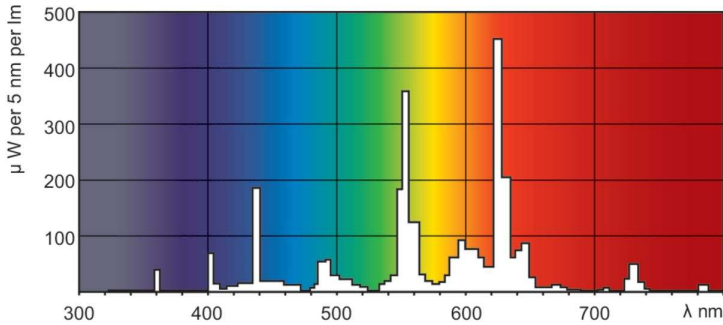

Product data

General Information		Operating and Electrical	
Cap-Base	G5	Power Consumption	28.1 W
Features	na [Not Applicable]	Lamp Current (Nom)	0.170 A
Flux measurement reference	Sphere		
Light Technical		Controls and Dimming	
Color Code	830 [CCT of 3000K]	Dimmable	Yes
Luminous Flux	2,675 lm		
Color Designation	Warm White (WW)	Mechanical and Housing	
Chromaticity Coordinate X (Nom)	0.44	Bulb Shape	T5
Chromaticity Coordinate Y (Nom)	0.403		
Correlated Color Temperature (Nom)	3000 K	Approval and Application	
Luminous Efficacy (rated) (Nom)	96 lm/W	Energy Efficiency Class	F
Color rendering index (CRI)	82	Mercury (Hg) Content (Nom)	1.2 mg
		Energy Consumption kWh/1000 h	29 kWh
		EPREL Registration Number	423460

MASTER TL5 High Efficiency

Product Data	
Order product name	MASTER TL5 HE 28W/830 SLV/40
Full product name	MASTER TL5 HE 28W/830 SLV/40
Full product code	871150063946255
Order code	927926583055
Material Nr. (12NC)	927926583055

Photometric data

Spectral Power Distribution Colour - MASTER TL5 HE 28W/830 SLV/40

Lifetime

Life Expectancy Diagram - MASTER TL5 HE 28W/830 SLV/40

Life Expectancy Diagram - MASTER TL5 HE 28W/830 SLV/40

MASTER TL5 High Efficiency