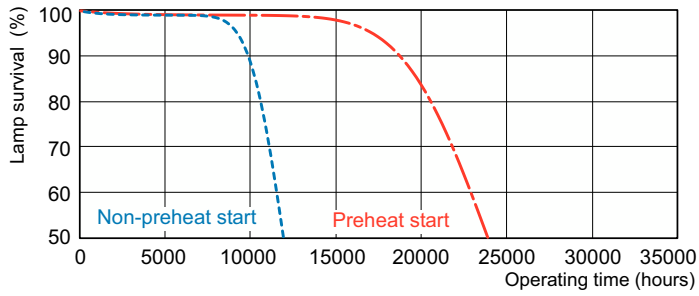

Product	D (max)	A (max)	B (max)	B (min)	C (max)
MASTER TL5 HE 28W/830 SLV/40	17 mm	1 149,0 mm	1 156,1 mm	1 153,7 mm	1 163,2 mm

Fotometriske data

Spectral Power Distribution Colour - MASTER TL5 HE 28W/830 SLV/40

MASTER TL5 High Efficiency

Levetid

Life Expectancy Diagram - MASTER TL5 HE 28W/830 SLV/40

Life Expectancy Diagram - MASTER TL5 HE 28W/830 SLV/40

Lumen Maintenance Diagram - MASTER TL5 HE 28W/830 SLV/40