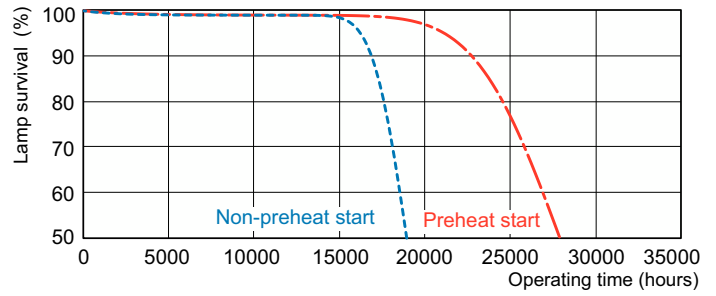

Product	D (max)	A (max)	B (max)	B (min)	C (max)
MASTER TL5 HE 28W/830 SLV/40	17 mm	1 149,0 mm	1 156,1 mm	1 153,7 mm	1 163,2 mm

Fotometriske data

Spectral Power Distribution Colour - MASTER TL5 HE 28W/830 SLV/40

MASTER TL5 High Efficiency

Levetid

Life Expectancy Diagram - MASTER TL5 HE 28W/830 SLV/40

Life Expectancy Diagram - MASTER TL5 HE 28W/830 SLV/40

Lumen Maintenance Diagram - MASTER TL5 HE 28W/830 SLV/40