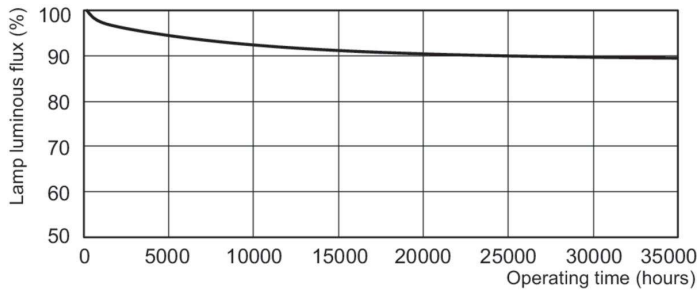

MASTER TL5 High Efficiency

Lifetime

Lumen Maintenance Diagram - MASTER TL5 HE 28W/840 SLV/40