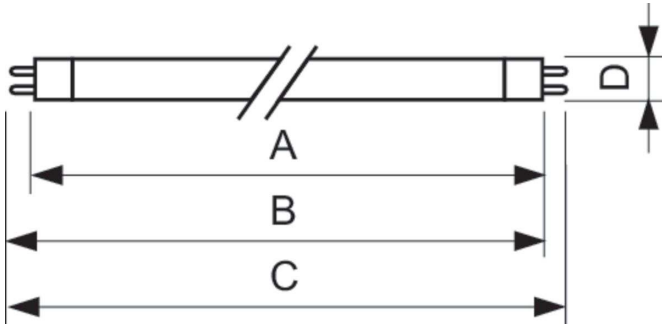

### Product data

General Information		Operating and Electrical	
Cap-Base	G5	Power Consumption	28.1 W
Features	na [Not Applicable]	Lamp Current (Nom)	0.170 A
Flux measurement reference	Sphere		
Light Technical		Controls and Dimming	
Color Code	840 [CCT of 4000K]	Dimmable	Yes
Luminous Flux	2,675 lm		
Color Designation	Cool White (CW)	Mechanical and Housing	
Chromaticity Coordinate X (Nom)	0.38	Bulb Shape	T5
Chromaticity Coordinate Y (Nom)	0.38		
Correlated Color Temperature (Nom)	4000 K	Approval and Application	
Luminous Efficacy (rated) (Nom)	96 lm/W	Energy Efficiency Class	F
Color rendering index (CRI)	80	Mercury (Hg) Content (Nom)	1.2 mg
		Energy Consumption kWh/1000 h	29 kWh
		EPREL Registration Number	423537

# MASTER TL5 High Efficiency

Product Data	
Order product name	MASTER TL5 HE 28W/840 SLV/40
Full product name	MASTER TL5 HE 28W/840 SLV/40
Full product code	871150063948655
Order code	927926584055
Material Nr. (12NC)	927926584055
Local order code	9279-265-84039

## Dimensional drawing

Product	D (max)	A (max)	B (max)	B (min)	C (max)
MASTER TL5 HE 28W/840 SLV/40	17 mm	1,149.0 mm	1,156.1 mm	1,153.7 mm	1,163.2 mm