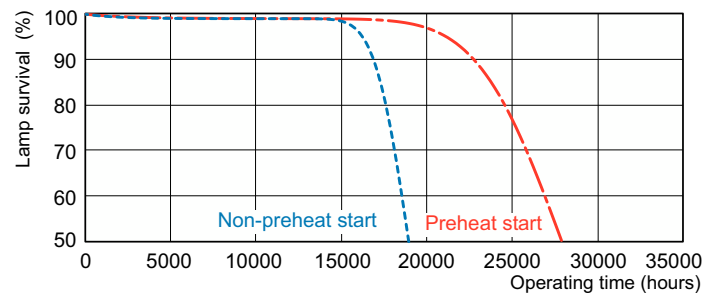

## Photometric data

Spectral Power Distribution Colour - MASTER TL5 HE 28W/840 SLV/40

## Lifetime

Life Expectancy Diagram - MASTER TL5 HE 28W/840 SLV/40

Life Expectancy Diagram - MASTER TL5 HE 28W/840 SLV/40