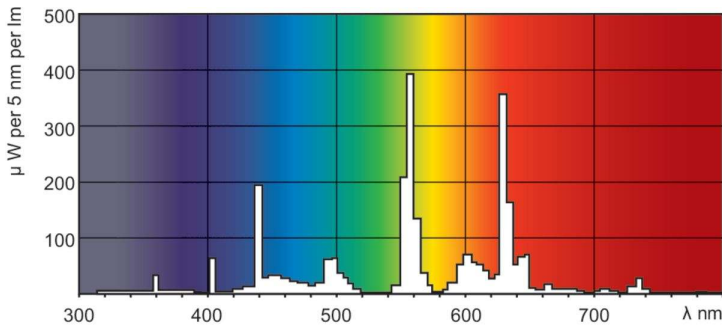

### Product data

General Information		Operating and Electrical	
Cap-Base	G5	Power Consumption	28.1 W
Features	na [Not Applicable]	Lamp Current (Nom)	0.170 A
Flux measurement reference	Sphere		
Light Technical		Controls and Dimming	
Color Code	840 [CCT of 4000K]	Dimmable	Yes
Luminous Flux	2,675 lm		
Color Designation	Cool White (CW)	Mechanical and Housing	
Chromaticity Coordinate X (Nom)	0.38	Bulb Shape	T5
Chromaticity Coordinate Y (Nom)	0.38		
Correlated Color Temperature (Nom)	4000 K	Approval and Application	
Luminous Efficacy (rated) (Nom)	96 lm/W	Energy Efficiency Class	F
Color rendering index (CRI)	80	Mercury (Hg) Content (Nom)	1.2 mg
		Energy Consumption kWh/1000 h	29 kWh
		EPREL Registration Number	423537

# MASTER TL5 High Efficiency

Product Data	
Order product name	MASTER TL5 HE 28W/840 SLV/40
Full product name	MASTER TL5 HE 28W/840 SLV/40
Full product code	871150063948655
Order code	927926584055
Material Nr. (12NC)	927926584055
Local order code	9279-265-84039

## Photometric data

Spectral Power Distribution Colour - MASTER TL5 HE 28W/840 SLV/40