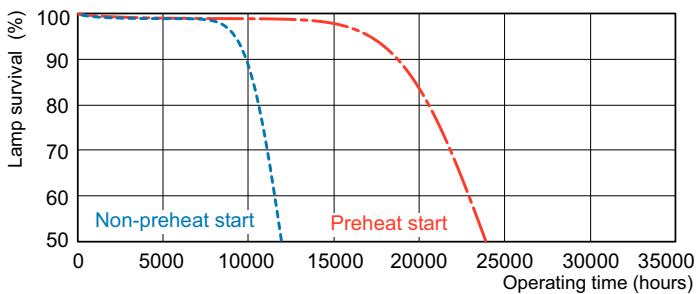

Lifetime

Life Expectancy Diagram - MASTER TL5 HE 28W/840 SLV/40