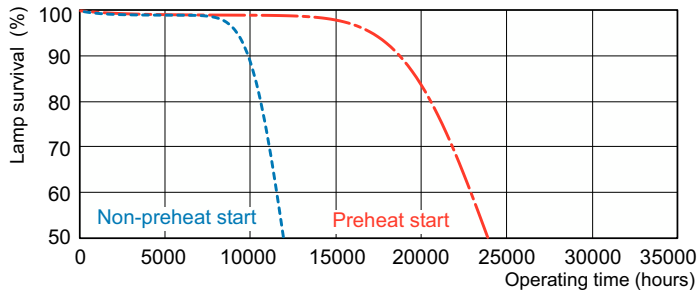

MASTER TL5 High Efficiency

Levetid