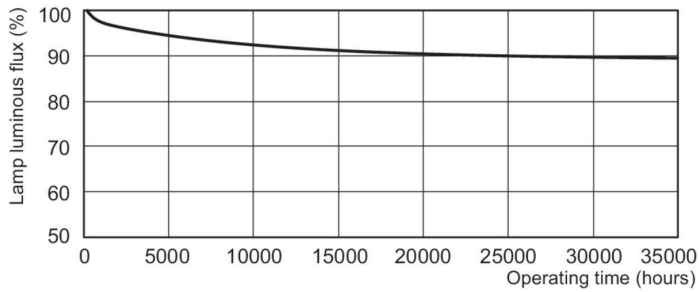

Product	D (max)	A (max)	B (max)	B (min)	C (max)
MASTER TL5 HE 35W/827 SLV/40	17 mm	1 449,0 mm	1 456,1 mm	1 453,7 mm	1 463,2 mm

Fotometriske data

Spectral Power Distribution Colour - MASTER TL5 HE 35W/827 SLV/40

MASTER TL5 High Efficiency

Levetid

Life Expectancy Diagram - MASTER TL5 HE 35W/827 SLV/40

Life Expectancy Diagram - MASTER TL5 HE 35W/827 SLV/40

Lumen Maintenance Diagram - MASTER TL5 HE 35W/827 SLV/40