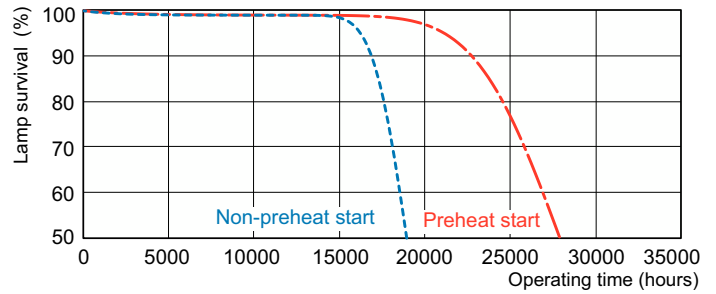

MASTER TL5 High Efficiency

Levetid