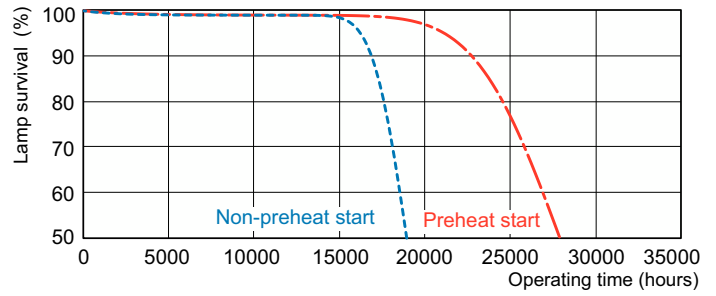

MASTER TL5 High Efficiency

Levetid

Life Expectancy Diagram - MASTER TL5 HE 35W/840 UNP/40

Lumen Maintenance Diagram - MASTER TL5 HE 35W/840 UNP/40