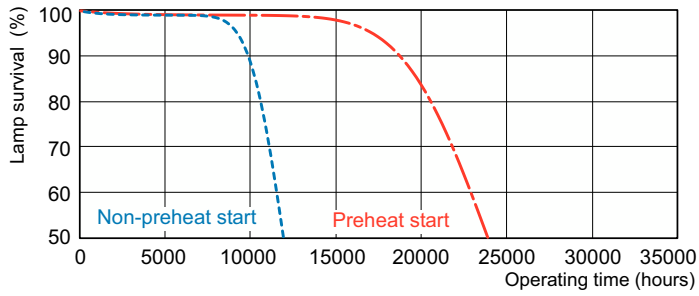

MASTER TL5 High Efficiency

Levetid

Life Expectancy Diagram - MASTER TL5 HE 35W/840 UNP/40

Lumen Maintenance Diagram - MASTER TL5 HE 35W/840 UNP/40