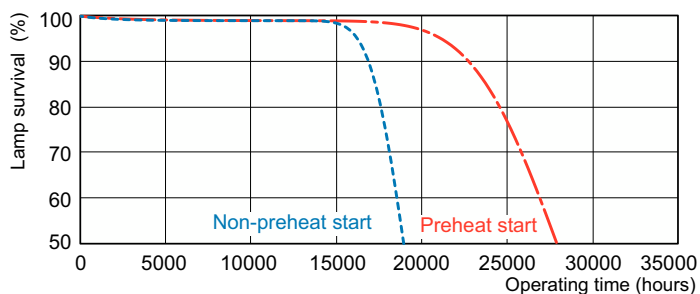

Фотометрические данные

Spectral Power Distribution Colour - MASTER TL5 HE 35W/840 UNP/40

Срок службы

Life Expectancy Diagram - MASTER TL5 HE 35W/840 UNP/40

Life Expectancy Diagram - MASTER TL5 HE 35W/840 UNP/40