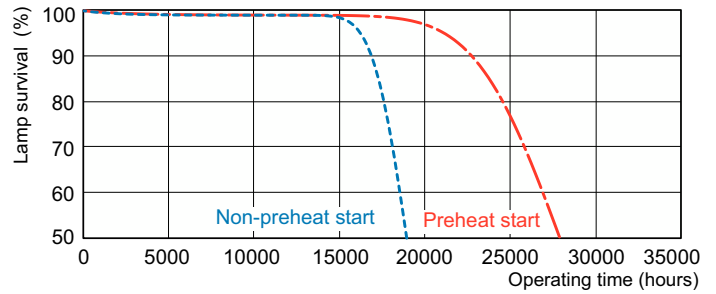

Fotometriske data

Spectral Power Distribution Colour - MASTER TL5 HE 35W/840 SLV/40

MASTER TL5 High Efficiency

Levetid

Life Expectancy Diagram - MASTER TL5 HE 35W/840 SLV/40

Life Expectancy Diagram - MASTER TL5 HE 35W/840 SLV/40