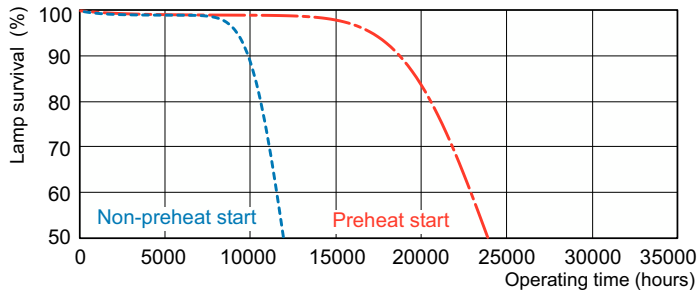

Fotometriske data

Spectral Power Distribution Colour - MASTER TL5 HE 35W/840 SLV/40

MASTER TL5 High Efficiency

Levetid

Life Expectancy Diagram - MASTER TL5 HE 35W/840 SLV/40

Life Expectancy Diagram - MASTER TL5 HE 35W/840 SLV/40