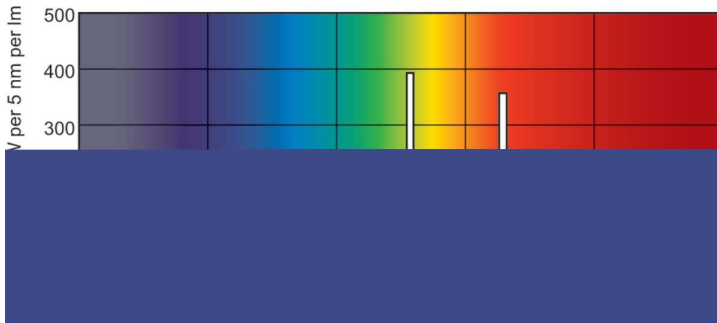

Fotometriske data

Spectral Power Distribution Colour - MASTER TL5 HE 35W/840 SLV/40

MASTER TL5 High Efficiency

Levetid

Life Expectancy Diagram - MASTER TL5 HE 35W/840 SLV/40

Life Expectancy Diagram - MASTER TL5 HE 35W/840 SLV/40