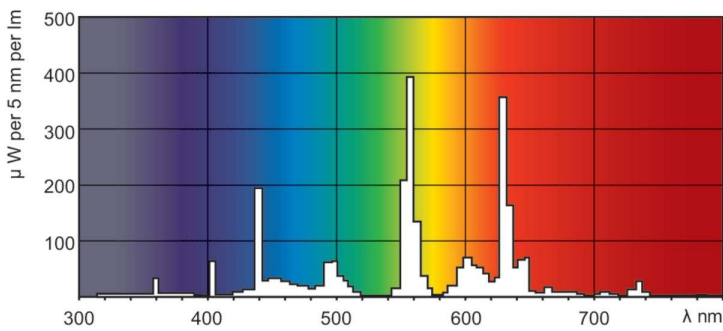

Product data

General Information	
Cap base	G5
Features	na [Not Applicable]
Flux measurement reference	Sphere

Light Technical	
Colour Code	840 [CCT of 4000K]
Luminous Flux	3,315 lm
Colour designation	Cool White (CW)
Chromaticity Coordinate X (Nom)	0.38
Chromaticity Coordinate Y (Nom)	0.38
Correlated Colour Temperature	4000 K
Luminous efficacy (rated) (nom.)	94 lm/W
Colour rendering index (CRI)	80

Dimensional drawing

Product	D (max)	A (max)	B (max)	B (min)	C (max)
MASTER TL5 HE 35W/840 SLV/40	17 mm	1,449.0 mm	1,456.1 mm	1,453.7 mm	1,463.2 mm

Photometric data

Spectral Power Distribution Colour - MASTER TL5 HE 35W/840 SLV/40