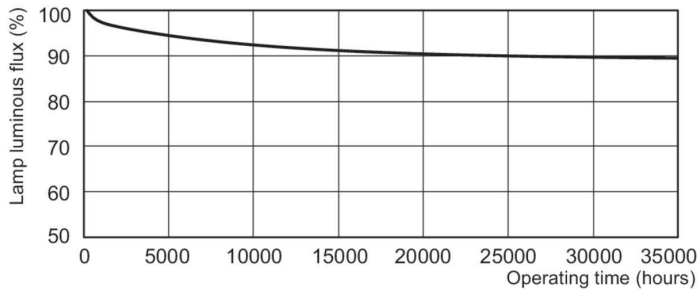

Dimensional drawing

Product	D (max)	A (max)	B (max)	B (min)	C (max)
MASTER TL5 HE 35W/840 SLV/40	17 mm	1,449.0 mm	1,456.1 mm	1,453.7 mm	1,463.2 mm

Photometric data

Spectral Power Distribution Colour - MASTER TL5 HE 35W/840 SLV/40

Lifetime

Life Expectancy Diagram - MASTER TL5 HE 35W/840 SLV/40

Life Expectancy Diagram - MASTER TL5 HE 35W/840 SLV/40

MASTER TL5 High Efficiency

Lifetime

Lumen Maintenance Diagram - MASTER TL5 HE 35W/840 SLV/40