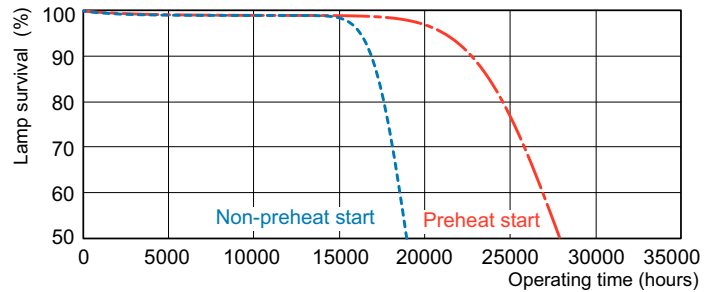

Life Expectancy Diagram - MASTER TL5 HE 35W/840 SLV/40