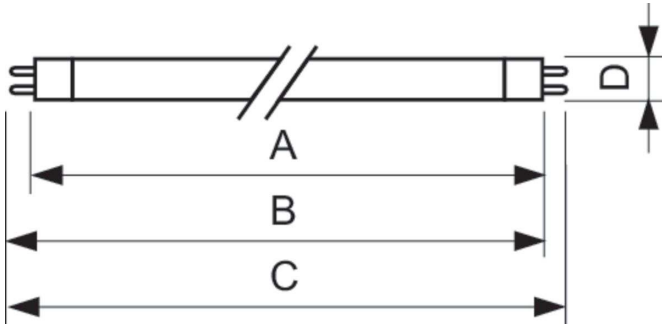

Product data

General Information	
Cap base	G5
Features	na [Not Applicable]
Flux measurement reference	Sphere

Light Technical	
Colour Code	840 [CCT of 4000K]
Luminous Flux	3,315 lm
Colour designation	Cool White (CW)
Chromaticity Coordinate X (Nom)	0.38
Chromaticity Coordinate Y (Nom)	0.38
Correlated Colour Temperature	4000 K
Luminous efficacy (rated) (nom.)	94 lm/W
Colour rendering index (CRI)	80

Operating and Electrical	
Power Consumption	34.9 W
Lamp current (nom.)	0.175 A

Controls and Dimming	
Dimmable	Yes

Mechanical and Housing	
Bulb shape	T5 [16 mm (T5)]

Approval and Application	
Energy Efficiency Class	F
Mercury (Hg) content (nom.)	1.2 mg
Energy consumption kWh/1,000 hours	35 kWh
EPREL registration number	423543

Product Data	
Order product name	MASTER TL5 HE 35W/840 SLV/40
Full product name	MASTER TL5 HE 35W/840 1SL/40
Full EOC	871150063952355
Local code description	35WTL5HECOLOUR
Order code	63952355
Material no. (12 NC)	927927084055

Dimensional drawing

Product	D (max)	A (max)	B (max)	B (min)	C (max)
MASTER TL5 HE 35W/840 SLV/40	17 mm	1,449.0 mm	1,456.1 mm	1,453.7 mm	1,463.2 mm

Photometric data

Spectral Power Distribution Colour - MASTER TL5 HE 35W/840 SLV/40