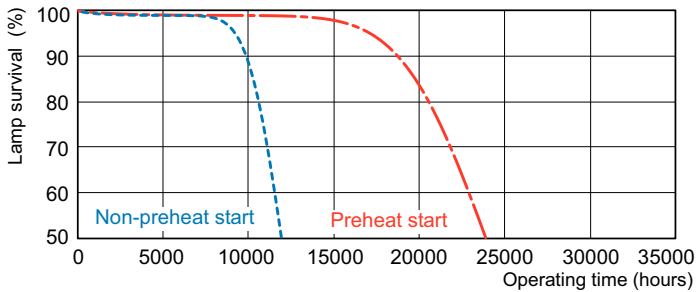

Lifetime

Life Expectancy Diagram - MASTER TL5 HE 35W/840 SLV/40