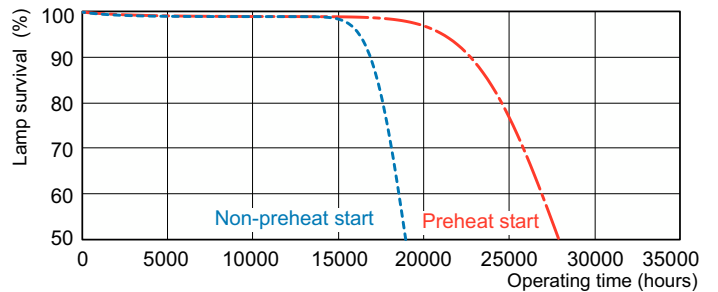

Photometric data

Spectral Power Distribution Colour - MASTER TL5 HE 35W/840 SLV/40

Lifetime

Life Expectancy Diagram - MASTER TL5 HE 35W/840 SLV/40

Life Expectancy Diagram - MASTER TL5 HE 35W/840 SLV/40

MASTER TL5 High Efficiency