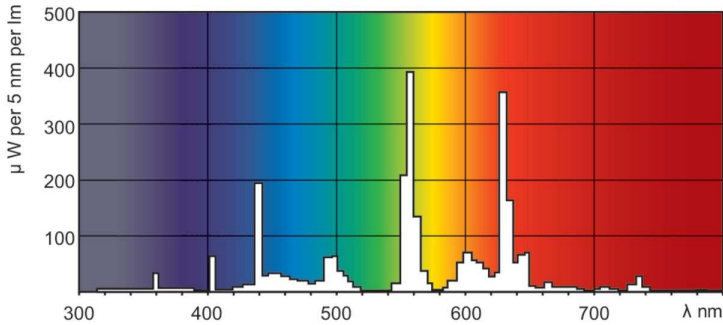

Product data

General Information		Operating and Electrical	
Cap-Base	G5	Power Consumption	34.9 W
Features	na [Not Applicable]	Lamp Current (Nom)	0.175 A
Flux measurement reference	Sphere		
Light Technical		Controls and Dimming	
Color Code	840 [CCT of 4000K]	Dimmable	Yes
Luminous Flux	3,315 lm		
Color Designation	Cool White (CW)	Mechanical and Housing	
Chromaticity Coordinate X (Nom)	0.38	Bulb Shape	T5
Chromaticity Coordinate Y (Nom)	0.38		
Correlated Color Temperature (Nom)	4000 K	Approval and Application	
Luminous Efficacy (rated) (Nom)	94 lm/W	Energy Efficiency Class	F
Color rendering index (CRI)	80	Mercury (Hg) Content (Nom)	1.2 mg
		Energy Consumption kWh/1000 h	35 kWh
		EPREL Registration Number	423543

MASTER TL5 High Efficiency

Product Data	
Order product name	MASTER TL5 HE 35W/840 SLV/40
Full product name	MASTER TL5 HE 35W/840 SLV/40
Full product code	871150063952355
Order code	927927084055
Material Nr. (12NC)	927927084055

Photometric data

Spectral Power Distribution Colour - MASTER TL5 HE 35W/840 SLV/40

Lifetime

Life Expectancy Diagram - MASTER TL5 HE 35W/840 SLV/40

Life Expectancy Diagram - MASTER TL5 HE 35W/840 SLV/40

MASTER TL5 High Efficiency