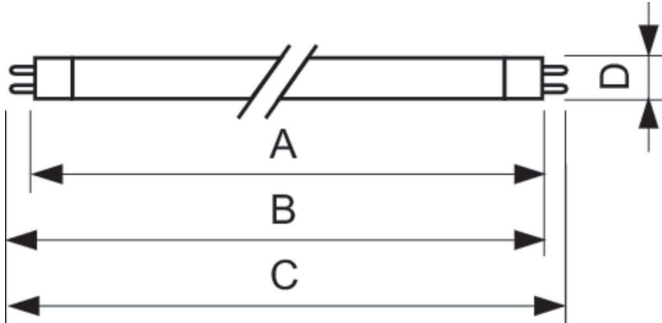

MASTER TL5 High Efficiency

Product Data	
Order product name	MASTER TL5 HE 35W/840 SLV/40
Full product name	MASTER TL5 HE 35W/840 SLV/40
Full product code	871150063952355
Order code	927927084055
Material Nr. (12NC)	927927084055

Numerator - Quantity Per Pack	1
EAN/UPC - Product/Case	8711500639523
Numerator - Packs per outer box	40
EAN/UPC - Case	8711500867681

Dimensional drawing

Product	D (max)	A (max)	B (max)	B (min)	C (max)
MASTER TL5 HE 35W/840 SLV/40	17 mm	1,449.0 mm	1,456.1 mm	1,453.7 mm	1,463.2 mm