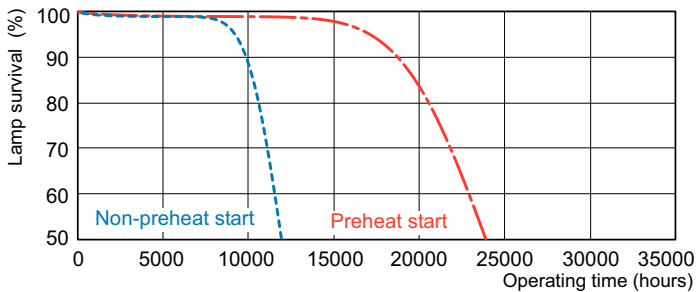

Product data

General Information		Operating and Electrical	
Cap-Base	G5	Power Consumption	34.9 W
Features	na [Not Applicable]	Lamp Current (Nom)	0.175 A
Flux measurement reference	Sphere		
Light Technical		Controls and Dimming	
Color Code	840 [CCT of 4000K]	Dimmable	Yes
Luminous Flux	3,315 lm		
Color Designation	Cool White (CW)	Mechanical and Housing	
Chromaticity Coordinate X (Nom)	0.38	Bulb Shape	T5
Chromaticity Coordinate Y (Nom)	0.38		
Correlated Color Temperature (Nom)	4000 K	Approval and Application	
Luminous Efficacy (rated) (Nom)	94 lm/W	Energy Efficiency Class	F
Color rendering index (CRI)	80	Mercury (Hg) Content (Nom)	1.2 mg
		Energy Consumption kWh/1000 h	35 kWh
		EPREL Registration Number	423543

Photometric data

Spectral Power Distribution Colour - MASTER TL5 HE 35W/840 SLV/40

Lifetime

Life Expectancy Diagram - MASTER TL5 HE 35W/840 SLV/40

Life Expectancy Diagram - MASTER TL5 HE 35W/840 SLV/40

MASTER TL5 High Efficiency