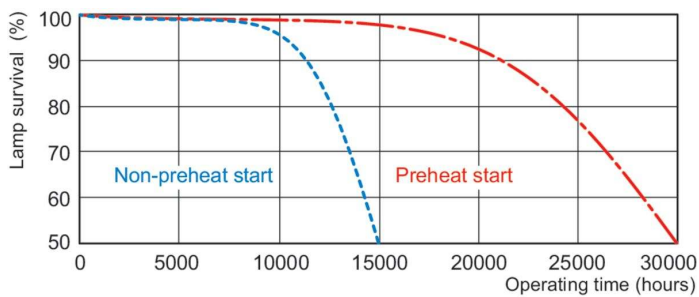

Photometrische Daten

Spectral Power Distribution Colour - MASTER TL5 HO 49W/827 SLV/40

Lebensdauer

Life Expectancy Diagram - MASTER TL5 HO 49W/827 SLV/40

Life Expectancy Diagram - MASTER TL5 HO 49W/827 SLV/40