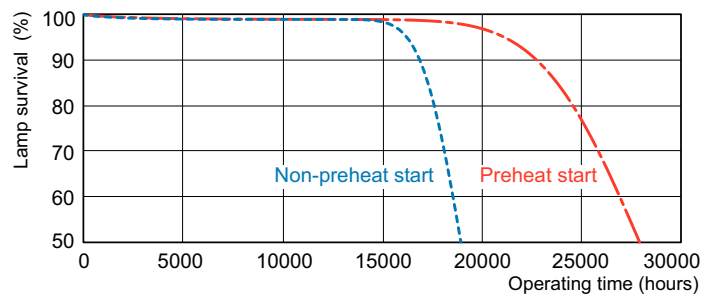

Photometrische Daten

Spectral Power Distribution Colour - MASTER TL5 HO 49W/827 SLV/40

Lebensdauer

Life Expectancy Diagram - MASTER TL5 HO 49W/827 SLV/40

Life Expectancy Diagram - MASTER TL5 HO 49W/827 SLV/40