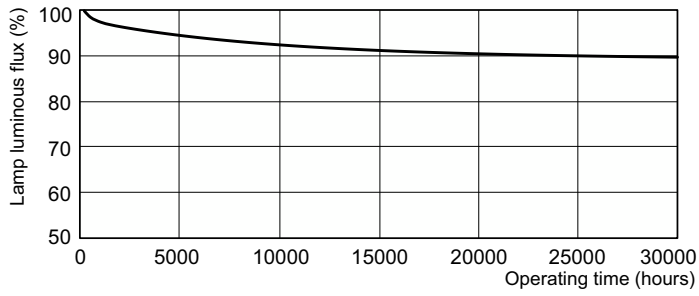

MASTER TL5 HO

Lebensdauer

Lumen Maintenance Diagram - MASTER TL5 HO 49W/827 SLV/40