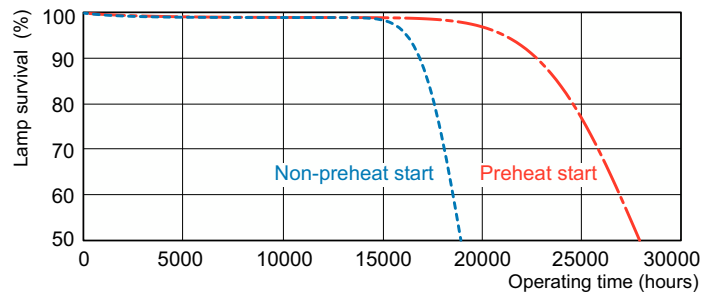

Life Expectancy Diagram - MASTER TL5 HO 49W/830 UNP/40