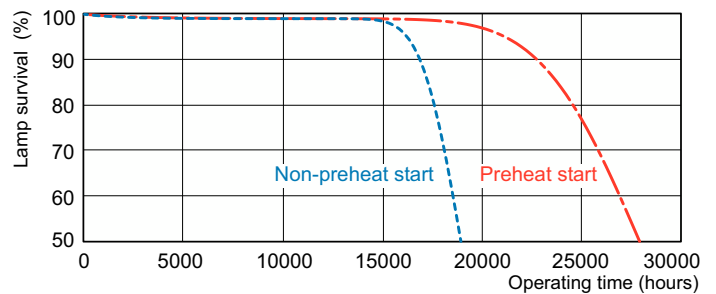

Life Expectancy Diagram - MASTER TL5 HO 49W/830 SLV/40