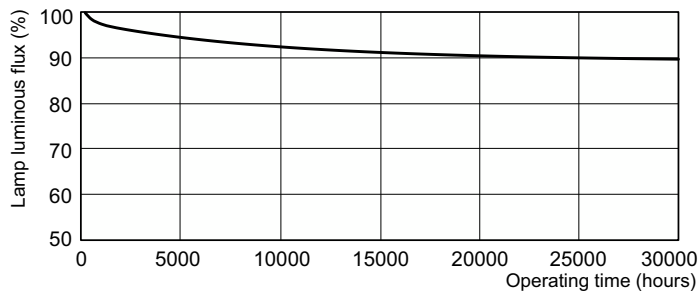

MASTER TL5 High Output

Levetid

Lumen Maintenance Diagram - MASTER TL5 HO 49W/830 SLV/40