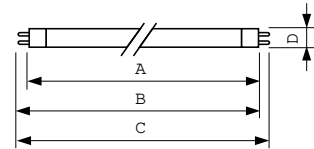

### Product data

General Information		Controls and Dimming	
Cap-Base	G5	Dimmable	Yes
Features	na [Not Applicable]		
Light Technical		Mechanical and Housing	
Color Code	830 [CCT of 3000K]	Bulb Shape	T5
Luminous Flux	4,900 lm		
Color Designation	Warm White (WW)	Approval and Application	
Correlated Color Temperature (Nom)	3000 K	Energy Efficiency Class	G
Luminous Efficacy (rated) (Nom)	89 lm/W	Mercury (Hg) Content (Nom)	1.2 mg
Color rendering index (CRI)	82	Energy Consumption kWh/1000 h	54 kWh
		EPREL Registration Number	423546
Operating and Electrical		Product Data	
Power Consumption	49.2 W	Order product name	MASTER TL5 HO 49W/830 SLV/20
Lamp Current (Nom)	0.255 A	Full product name	MASTER TL5 HO 49W/830 SLV/20
		Full product code	871150063954705

## Dimensional drawing

Product	D (max)	A (max)	B (max)	B (min)	C (max)
MASTER TL5 HO 49W/830 SLV/20	17 mm	1,449.0 mm	1,456.1 mm	1,453.7 mm	1,463.2 mm