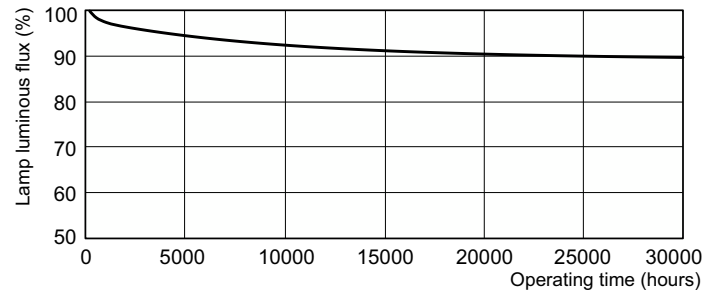

Lumen Maintenance Diagram - MASTER TL5 HO 49W/830 SLV/20