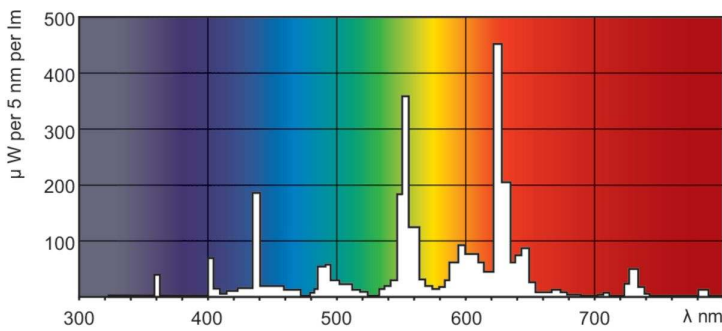

### Product data

General Information		Controls and Dimming	
Cap-Base	G5	Dimmable	Yes
Features	na [Not Applicable]		
Light Technical		Mechanical and Housing	
Color Code	830 [CCT of 3000K]	Bulb Shape	T5
Luminous Flux	4,900 lm		
Color Designation	Warm White (WW)	Approval and Application	
Correlated Color Temperature (Nom)	3000 K	Energy Efficiency Class	G
Luminous Efficacy (rated) (Nom)	89 lm/W	Mercury (Hg) Content (Nom)	1.2 mg
Color rendering index (CRI)	82	Energy Consumption kWh/1000 h	54 kWh
		EPREL Registration Number	423546
Operating and Electrical		Product Data	
Power Consumption	49.2 W	Order product name	MASTER TL5 HO 49W/830 SLV/20
Lamp Current (Nom)	0.255 A	Full product name	MASTER TL5 HO 49W/830 SLV/20
		Full product code	871150063954705

## Dimensional drawing

Product	D (max)	A (max)	B (max)	B (min)	C (max)
MASTER TL5 HO 49W/830 SLV/20	17 mm	1,449.0 mm	1,456.1 mm	1,453.7 mm	1,463.2 mm

## Photometric data

Spectral Power Distribution Colour - MASTER TL5 HO 49W/830 SLV/20