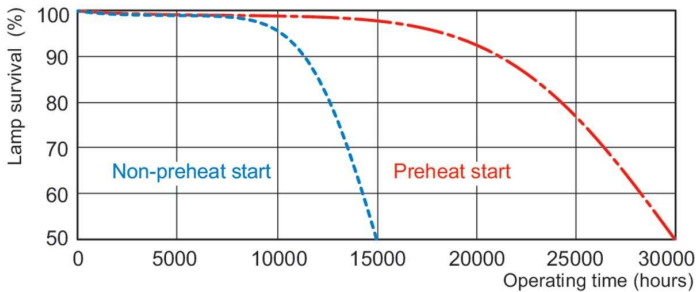

Lifetime

Life Expectancy Diagram - MASTER TL5 HO 49W/830 SLV/20