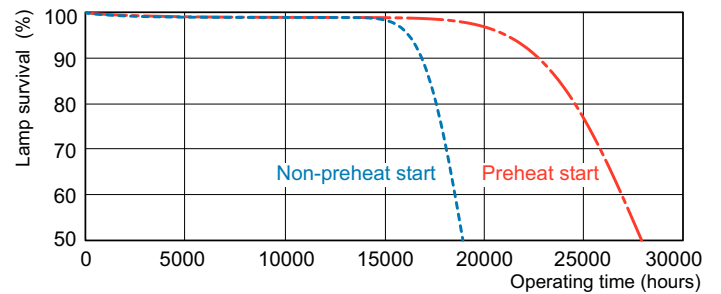

Abmessungsskizzen

Product	D (max)	A (max)	B (max)	B (min)	C (max)
MASTER TL5 HO 49W/840 SLV/20	17 mm	1.449,0 mm	1.456,1 mm	1.453,7 mm	1.463,2 mm

Photometrische Daten

Spectral Power Distribution Colour - MASTER TL5 HO 49W/840 SLV/20

Lebensdauer

Life Expectancy Diagram - MASTER TL5 HO 49W/840 SLV/20

Life Expectancy Diagram - MASTER TL5 HO 49W/840 SLV/20

MASTER TL5 HO

Lebensdauer

Lumen Maintenance Diagram - MASTER TL5 HO 49W/840 SLV/20