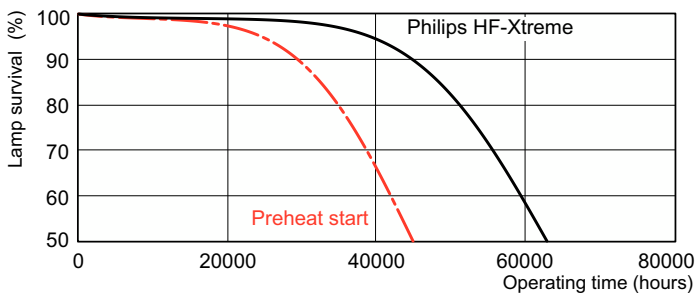

Lifetime

Life Expectancy Diagram - MASTER TL5 HO Xtra 49W/830 SLV/20