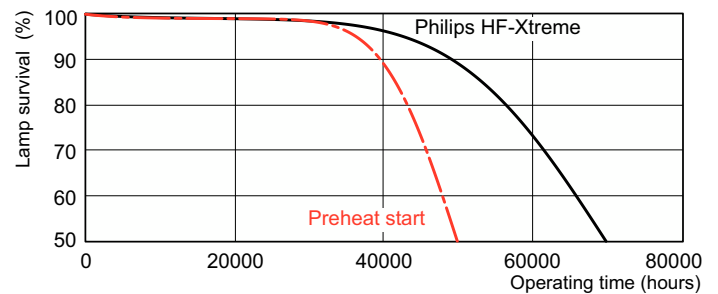

Photometric data

Spectral Power Distribution Colour - MASTER TL5 HO Xtra 49W/830 SLV/20

Lifetime

Life Expectancy Diagram - MASTER TL5 HO Xtra 49W/830 SLV/20

Life Expectancy Diagram - MASTER TL5 HO Xtra 49W/830 SLV/20