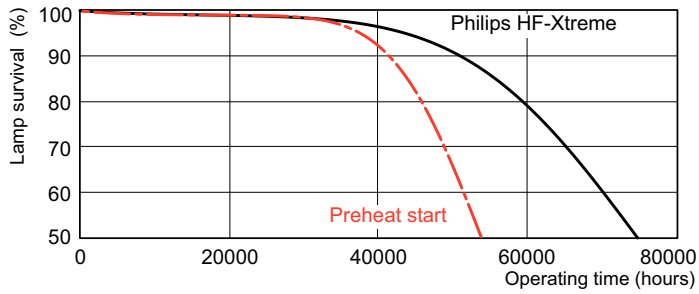

MASTER TL5 High Output Xtra

Lifetime

Life Expectancy Diagram - MASTER TL5 HO Xtra 49W/830 SLV/20

Lumen Maintenance Diagram - MASTER TL5 HO Xtra 49W/830 SLV/20