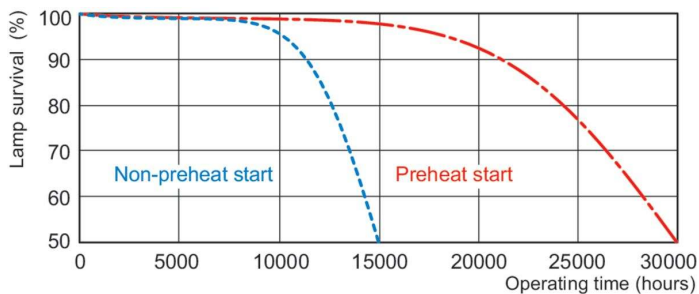

Levetid

Life Expectancy Diagram - MASTER TL5 HO 24W/827 SLV/40