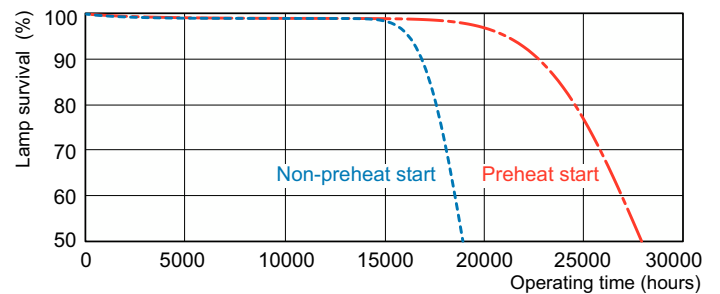

## Fotometriske data

Spectral Power Distribution Colour - MASTER TL5 HO 24W/827 SLV/40

## Levetid

Life Expectancy Diagram - MASTER TL5 HO 24W/827 SLV/40

Life Expectancy Diagram - MASTER TL5 HO 24W/827 SLV/40