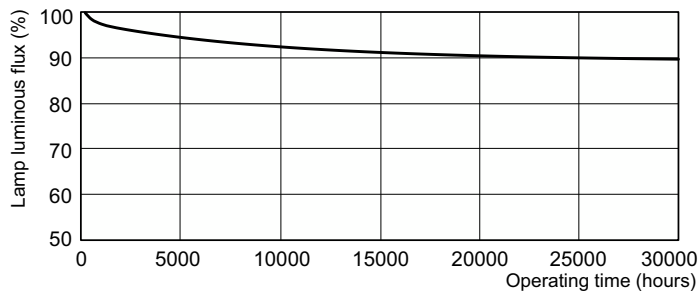

MASTER TL5 High Output

Levetid

Lumen Maintenance Diagram - MASTER TL5 HO 24W/827 SLV/40