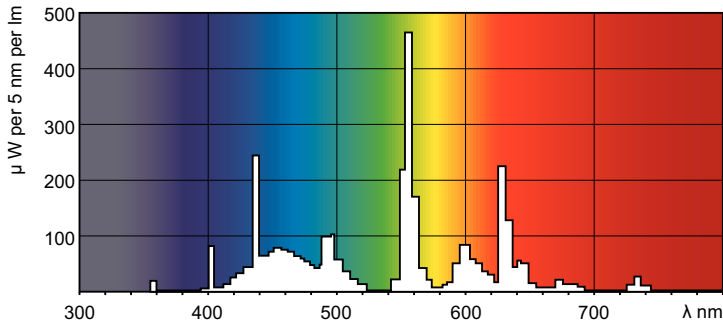

### Product data

General Information		Operating and Electrical	
Cap-Base	G5 [G5]	Power Consumption	22.7 W
Features	na [Not Applicable]	Lamp Current (Nom)	0.295 A
Flux measurement reference	Sphere		
Light Technical		Controls and Dimming	
Color Code	865 [CCT of 6500K]	Dimmable	Yes
Luminous Flux	1,575 lm		
Color Designation	Cool Daylight	Mechanical and Housing	
Chromaticity Coordinate X (Nom)	0.313	Bulb Shape	T5 [16 mm (T5)]
Chromaticity Coordinate Y (Nom)	0.337		
Correlated Color Temperature (Nom)	6500 K	Approval and Application	
Luminous Efficacy (rated) (Nom)	72 lm/W	Energy Efficiency Class	G
Color rendering index (CRI)	82	Mercury (Hg) Content (Nom)	1.2 mg
		Energy Consumption kWh/1000 h	23 kWh
		EPREL Registration Number	423556

## Photometric data

Spectral Power Distribution Colour - MASTER TL5 HO 24W/865 SLV/40