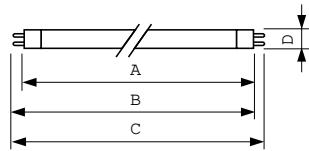

### Product data

General Information		Operating and Electrical	
Cap-Base	G5 [G5]	Power Consumption	22.7 W
Features	na [Not Applicable]	Lamp Current (Nom)	0.295 A
Flux measurement reference	Sphere		
Light Technical		Controls and Dimming	
Color Code	865 [CCT of 6500K]	Dimmable	Yes
Luminous Flux	1,575 lm		
Color Designation	Cool Daylight	Mechanical and Housing	
Chromaticity Coordinate X (Nom)	0.313	Bulb Shape	T5 [16 mm (T5)]
Chromaticity Coordinate Y (Nom)	0.337		
Correlated Color Temperature (Nom)	6500 K	Approval and Application	
Luminous Efficacy (rated) (Nom)	72 lm/W	Energy Efficiency Class	G
Color rendering index (CRI)	82	Mercury (Hg) Content (Nom)	1.2 mg
		Energy Consumption kWh/1000 h	23 kWh
		EPREL Registration Number	423556

## Dimensional drawing

Product	D (max)	A (max)	B (max)	B (min)	C (max)
MASTER TL5 HO 24W/865 SLV/40	17 mm	549.0 mm	556.1 mm	553.7 mm	563.2 mm