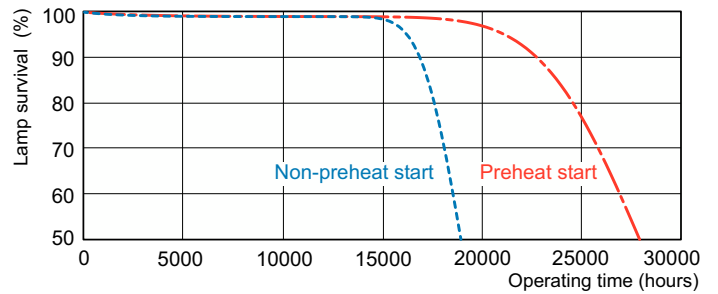

Life Expectancy Diagram - MASTER TL5 HO 24W/865 SLV/40