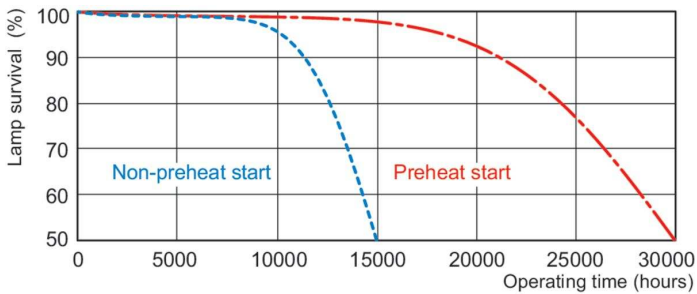

Lifetime

Life Expectancy Diagram - MASTER TL5 HO 39W/865 SLV/40