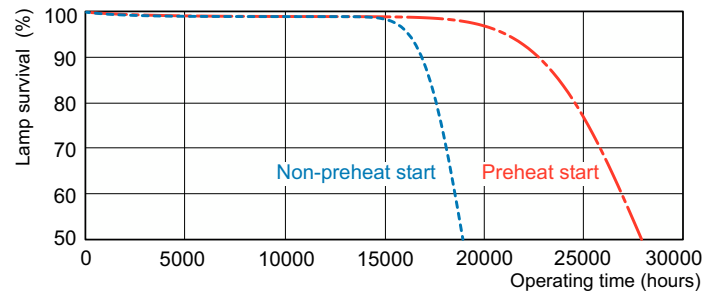

Life Expectancy Diagram - MASTER TL5 HO 39W/865 SLV/40