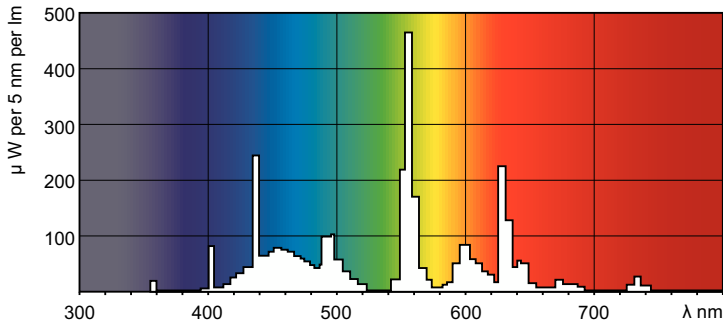

### Product data

General Information		Operating and Electrical	
Cap-Base	G5 [G5]	Power Consumption	38.0 W
Features	na [Not Applicable]	Lamp Current (Nom)	0.325 A
Flux measurement reference	Sphere		
Light Technical		Controls and Dimming	
Color Code	865 [CCT of 6500K]	Dimmable	Yes
Luminous Flux	2.875 lm		
Color Designation	Cool Daylight	Mechanical and Housing	
Chromaticity Coordinate X (Nom)	0.313	Bulb Shape	T5 [16 mm (T5)]
Chromaticity Coordinate Y (Nom)	0.337		
Correlated Color Temperature (Nom)	6500 K	Approval and Application	
Luminous Efficacy (rated) (Nom)	76 lm/W	Energy Efficiency Class	G
Color rendering index (CRI)	82	Mercury (Hg) Content (Nom)	1.2 mg
		Energy Consumption kWh/1000 h	38 kWh
		EPREL Registration Number	423560

## Photometric data

Spectral Power Distribution Colour - MASTER TL5 HO 39W/865 SLV/40