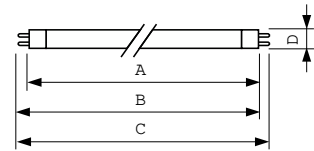

### Product data

General Information		Operating and Electrical	
Cap-Base	G5 [G5]	Power Consumption	38.0 W
Features	na [Not Applicable]	Lamp Current (Nom)	0.325 A
Flux measurement reference	Sphere		
Light Technical		Controls and Dimming	
Color Code	865 [CCT of 6500K]	Dimmable	Yes
Luminous Flux	2.875 lm		
Color Designation	Cool Daylight	Mechanical and Housing	
Chromaticity Coordinate X (Nom)	0.313	Bulb Shape	T5 [16 mm (T5)]
Chromaticity Coordinate Y (Nom)	0.337		
Correlated Color Temperature (Nom)	6500 K	Approval and Application	
Luminous Efficacy (rated) (Nom)	76 lm/W	Energy Efficiency Class	G
Color rendering index (CRI)	82	Mercury (Hg) Content (Nom)	1.2 mg
		Energy Consumption kWh/1000 h	38 kWh
		EPREL Registration Number	423560

## Dimensional drawing

Product	D (max)	A (max)	B (max)	B (min)	C (max)
MASTER TL5 HO 39W/865 SLV/40	17 mm	849.0 mm	856.1 mm	853.7 mm	863.2 mm