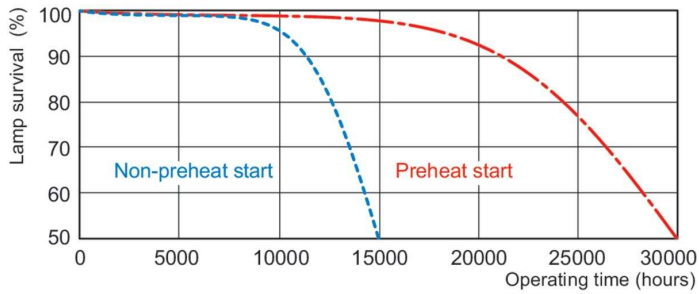

Fotometriske data

Spectral Power Distribution Colour – MASTER TL5 HO 54W/830 SLV/40

MASTER TL5 High Output

Levetid

Life Expectancy Diagram - MASTER TL5 HO 54W/830 SLV/40

Life Expectancy Diagram - MASTER TL5 HO 54W/830 SLV/40