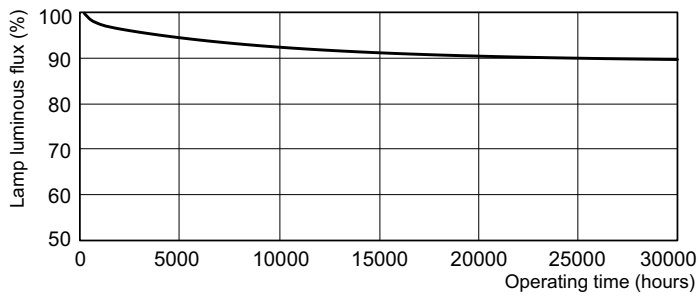

Fotometriske data

Spectral Power Distribution Colour – MASTER TL5 HO 54W/830 SLV/40

MASTER TL5 High Output

Levetid

Life Expectancy Diagram - MASTER TL5 HO 54W/830 SLV/40

Life Expectancy Diagram - MASTER TL5 HO 54W/830 SLV/40