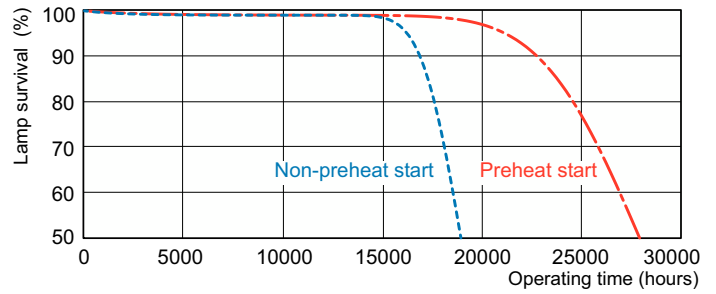

Fotometriske data

Spectral Power Distribution Colour – MASTER TL5 HO 54W/830 SLV/40

MASTER TL5 High Output

Levetid

Life Expectancy Diagram - MASTER TL5 HO 54W/830 SLV/40

Life Expectancy Diagram - MASTER TL5 HO 54W/830 SLV/40