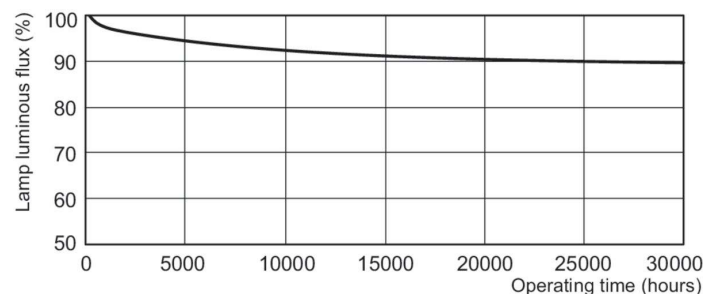

Photometrische Daten

Spectral Power Distribution Colour - MASTER TL5 HO Secura 54W/840 UNP/40

Lebensdauer

Life Expectancy Diagram - MASTER TL5 HO Secura 54W/840 UNP/40

Lumen Maintenance Diagram - MASTER TL5 HO Secura 54W/840 UNP/40