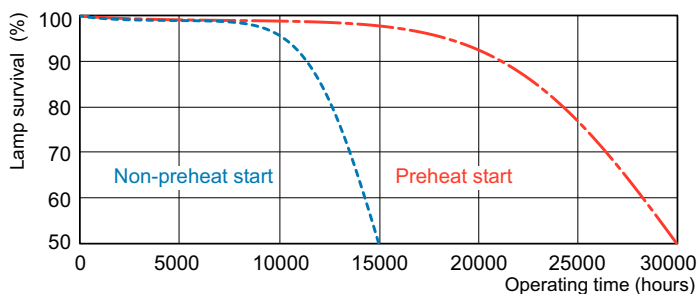

Photometrische Daten

Spectral Power Distribution Colour - MASTER TL5 HO Secura 54W/840 UNP/40

Lebensdauer

Life Expectancy Diagram - MASTER TL5 HO Secura 54W/840 UNP/40

Lumen Maintenance Diagram - MASTER TL5 HO Secura 54W/840 UNP/40