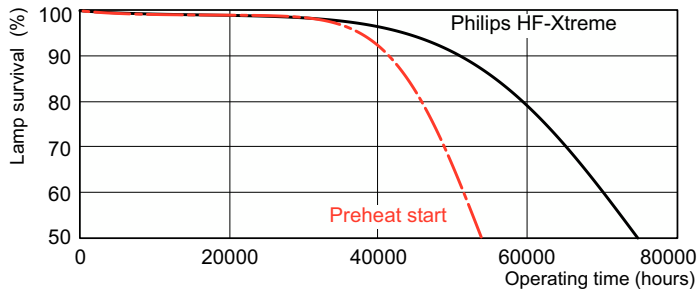

MASTER TL5 High Output Xtra

Levetid

Life Expectancy Diagram - MASTER TL5 HO Xtra 54W/830 SLV/20

Lumen Maintenance Diagram - MASTER TL5 HO Xtra 54W/830 SLV/20