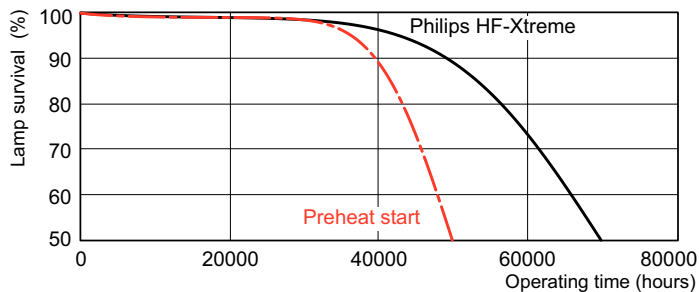

Fotometriske data

Spectral Power Distribution Colour - MASTER TL5 HO Xtra 54W/830 SLV/20

Levetid

Life Expectancy Diagram - MASTER TL5 HO Xtra 54W/830 SLV/20

Life Expectancy Diagram - MASTER TL5 HO Xtra 54W/830 SLV/20