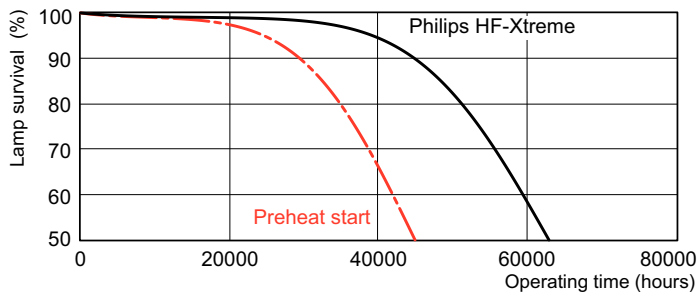

Fotometriske data

Spectral Power Distribution Colour - MASTER TL5 HO Xtra 54W/830 SLV/20

Levetid

Life Expectancy Diagram - MASTER TL5 HO Xtra 54W/830 SLV/20

Life Expectancy Diagram - MASTER TL5 HO Xtra 54W/830 SLV/20