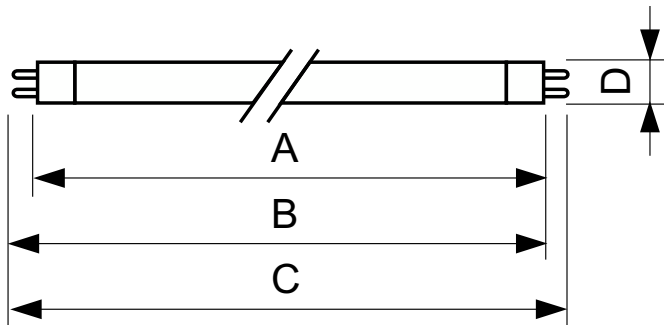

### Product data

General Information		Mechanical and Housing	
Cap-Base	G5 [G5]	Bulb Shape	T5 [16 mm (T5)]
Features	HO [High Output]		
Light Technical		Approval and Application	
Color Code	865 [CCT of 6500K]	Mercury (Hg) Content (Nom)	2.0 mg
Luminous Flux	4,700 lm	Energy Consumption kWh/1000 h	54 kWh
Color Designation	Cool Daylight		
Correlated Color Temperature (Nom)	6500 K	Product Data	
Luminous Efficacy (rated) (Nom)	81.9 lm/W	Order product name	TL5 Essential HO 54W/865 1SL/40
Color rendering index (CRI)	82	Full product name	TL5 Essential HO 54W/865 1SL/40
Operating and Electrical		Full product code	692234199609200
Power Consumption	54 W	Order code	927929386553
Lamp Current (Nom)	0.460 A	Material Nr. (12NC)	927929386553
Controls and Dimming		Numerator - Quantity Per Pack	1
Dimmable	Yes	EAN/UPC - Product/Case	6922341996092
		Numerator - Packs per outer box	40
		EAN/UPC - Case	6922341996559

## Dimensional drawing

Product	D (max)	A (max)	B (max)	B (min)	C (max)
TL5 Essential HO 54W/865	17.0 mm	1,149.0 mm	1,156.1 mm	1,153.7 mm	1,163.2 mm
1SL/40					