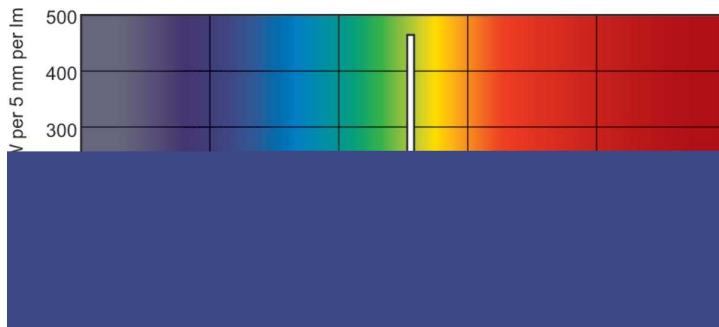

### Product data

General Information		Mechanical and Housing	
Cap-Base	G5 [G5]	Bulb Shape	T5 [16 mm (T5)]
Features	HO [High Output]		
Light Technical		Approval and Application	
Color Code	865 [CCT of 6500K]	Mercury (Hg) Content (Nom)	2.0 mg
Luminous Flux	4,700 lm	Energy Consumption kWh/1000 h	54 kWh
Color Designation	Cool Daylight		
Correlated Color Temperature (Nom)	6500 K	Product Data	
Luminous Efficacy (rated) (Nom)	81.9 lm/W	Order product name	TL5 Essential HO 54W/865 1SL/40
Color rendering index (CRI)	82	Full product name	TL5 Essential HO 54W/865 1SL/40
Operating and Electrical		Full product code	692234199609200
Power Consumption	54 W	Order code	927929386553
Lamp Current (Nom)	0.460 A	Material Nr. (12NC)	927929386553
Controls and Dimming		Numerator - Quantity Per Pack	1
Dimmable	Yes	EAN/UPC - Product/Case	6922341996092
		Numerator - Packs per outer box	40
		EAN/UPC - Case	6922341996559

## Photometric data

Spectral Power Distribution Colour - TL5 Essential HO 54W/865 1SL/40