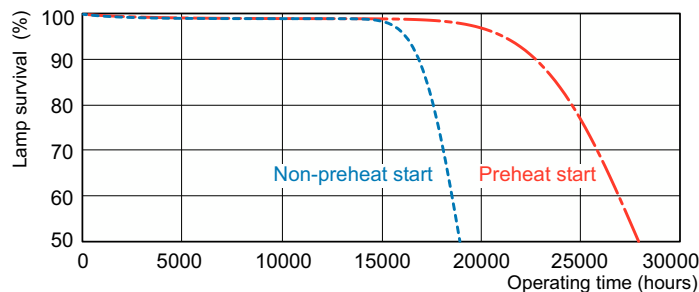

Fotometriske data

Spectral Power Distribution Colour - MASTER TL5 HO 80W/840 SLV/40

Levetid

Life Expectancy Diagram - MASTER TL5 HO 80W/840 SLV/40

Life Expectancy Diagram - MASTER TL5 HO 80W/840 SLV/40

MASTER TL5 High Output