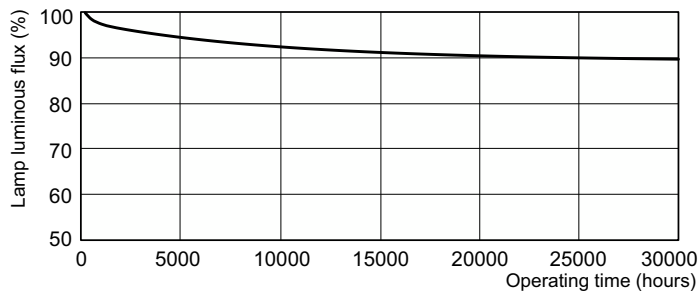

MASTER TL5 High Output

Levetid

Lumen Maintenance Diagram - MASTER TL5 HO 80W/840 SLV/40