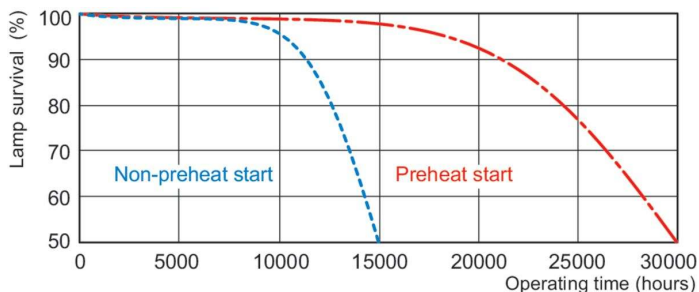

Fotometriske data

Spectral Power Distribution Colour - MASTER TL5 HO 80W/840 SLV/40

Levetid

Life Expectancy Diagram - MASTER TL5 HO 80W/840 SLV/40

Life Expectancy Diagram - MASTER TL5 HO 80W/840 SLV/40

MASTER TL5 High Output