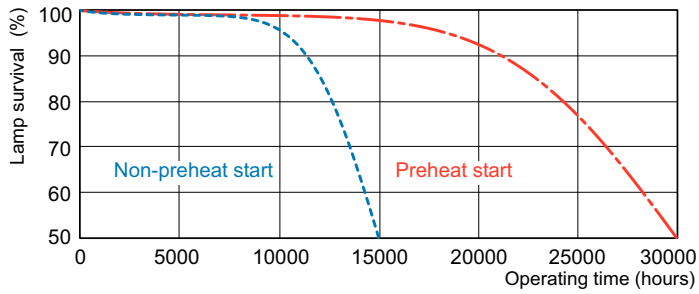

MASTER TL5 Secura

Vida útil

Life Expectancy Diagram - MASTER TL5 HO Secura 80W/840 UNP/40