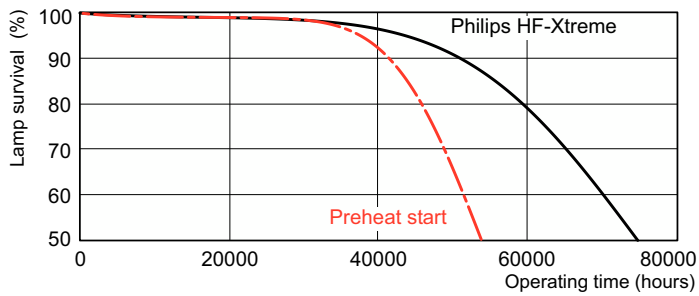

Life Expectancy Diagram - MASTER TL5 HO Xtra 80W/830 SLV/20

Life Expectancy Diagram - MASTER TL5 HO Xtra 80W/830 SLV/20