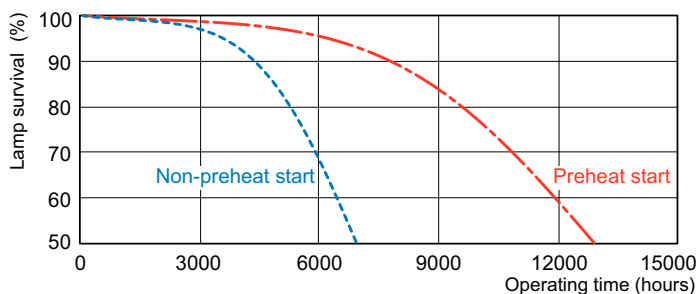

Fotometriske data

Spectral Power Distribution Colour - MASTER PL-S 5W/827/4P 1CT/5X10BOX

Levetid

Life Expectancy Diagram - MASTER PL-S 5W/827/4P 1CT/5X10BOX

Life Expectancy Diagram - MASTER PL-S 5W/827/4P 1CT/5X10BOX