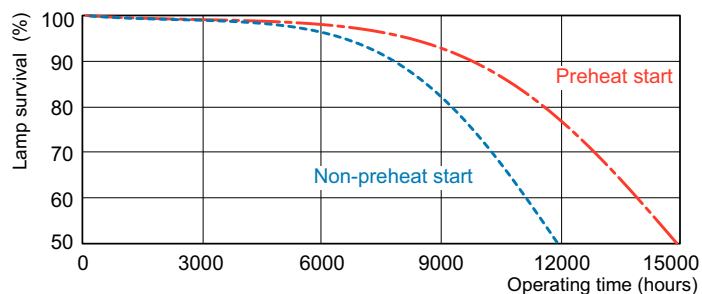

Fotometriske data

Spectral Power Distribution Colour - MASTER PL-S 5W/827/4P 1CT/5X10BOX

Levetid

Life Expectancy Diagram - MASTER PL-S 5W/827/4P 1CT/5X10BOX

Life Expectancy Diagram - MASTER PL-S 5W/827/4P 1CT/5X10BOX