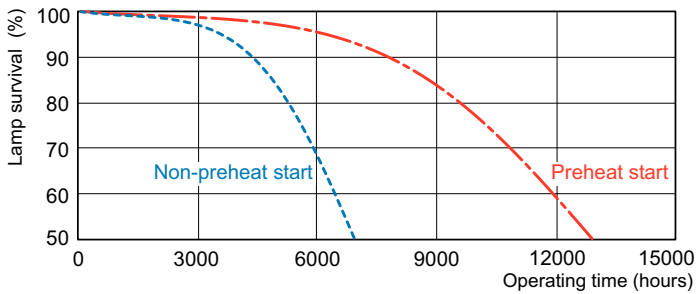

Photometrische Daten

Spectral Power Distribution Colour - MASTER PL-S 7W/830/4P 1CT/5X10BOX

Lebensdauer

Life Expectancy Diagram - MASTER PL-S 7W/830/4P 1CT/5X10BOX

Life Expectancy Diagram - MASTER PL-S 7W/830/4P 1CT/5X10BOX