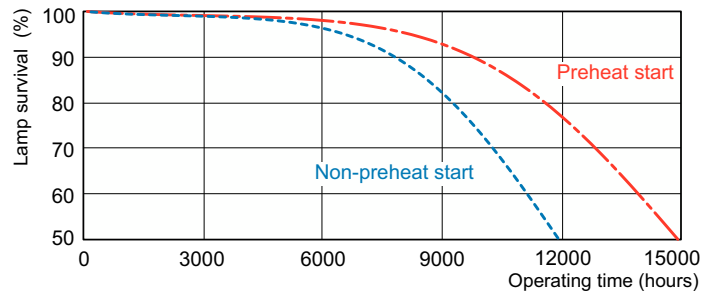

Photometrische Daten

Spectral Power Distribution Colour - MASTER PL-S 7W/830/4P 1CT/5X10BOX

Lebensdauer

Life Expectancy Diagram - MASTER PL-S 7W/830/4P 1CT/5X10BOX

Life Expectancy Diagram - MASTER PL-S 7W/830/4P 1CT/5X10BOX