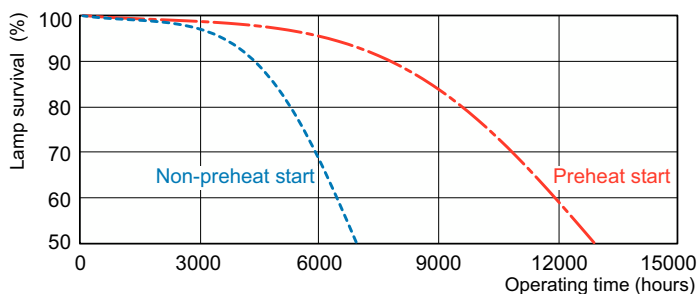

Levetid

Life Expectancy Diagram - MASTER PL-S 9W/827/4P 1CT/5X10BOX