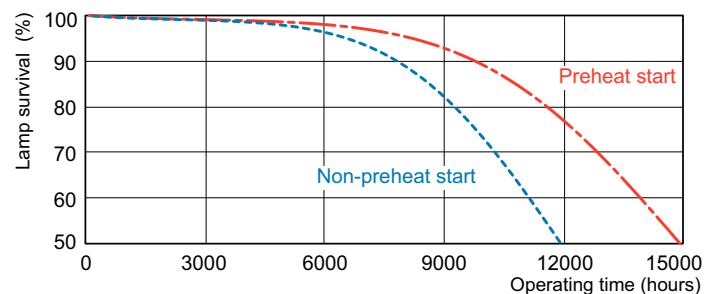

Life Expectancy Diagram - MASTER PL-S 9W/827/4P 1CT/5X10BOX