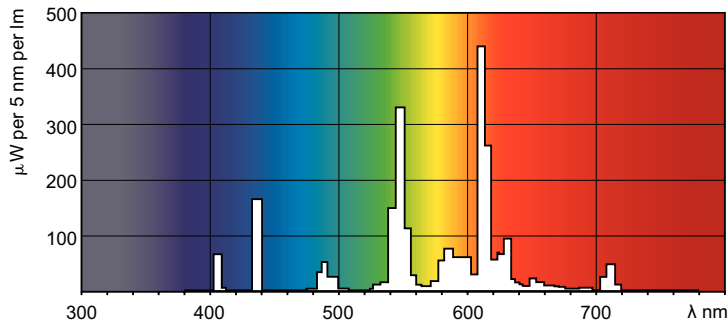

## Fotometriske data

Spectral Power Distribution Colour - MASTER PL-S 9W/827/4P 1CT/5X10BOX