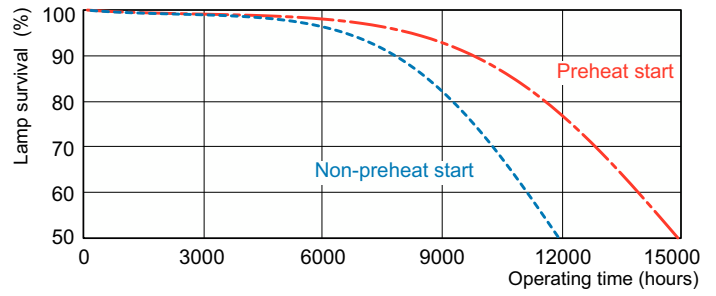

MASTER PL-S 4 Pin

Élettartam

Life Expectancy Diagram - MASTER PL-S 11W/840/4P 1CT/5X10BOX

Lumen Maintenance Diagram - MASTER PL-S 11W/840/4P 1CT/5X10BOX