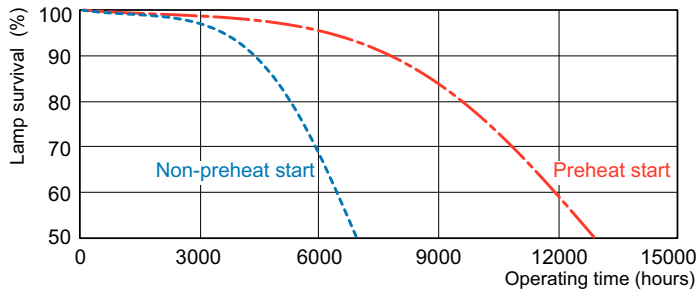

MASTER PL-S 4 Pin

Élettartam

Life Expectancy Diagram - MASTER PL-S 11W/840/4P 1CT/5X10BOX

Lumen Maintenance Diagram - MASTER PL-S 11W/840/4P 1CT/5X10BOX