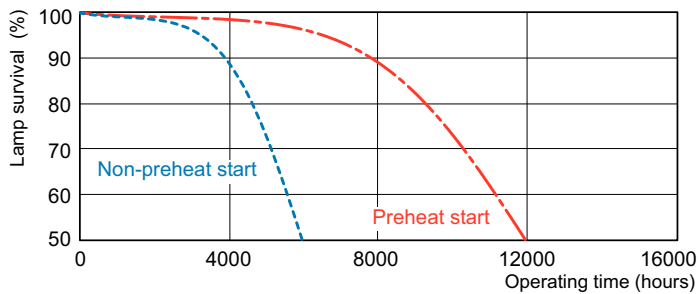

Lifetime

Life Expectancy Diagram - MASTER TL5 Circular 22W/840 1CT/10