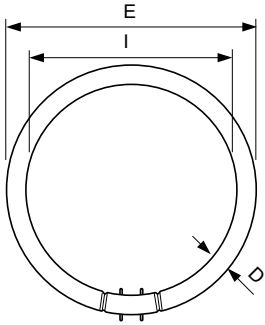

Product Data	
Order product name	MASTER TL5 Circular 22W/840 1CT/10
Full product name	MASTER TL5 CIRCULAR 22W/840 1CT/10
Full product code	871150064221925
Order code	64221925
Material Nr. (12NC)	927965084013
Numerator - Quantity Per Pack	1
EAN/UPC - Product/Case	8711500642219

MASTER TL5 Circular

Numerator - Packs per outer box	10
EAN/UPC - Case	8711500642226

Dimensional drawing

Product	D (max)	D (min)	E (min)	E (max)	I (min)	I (max)
MASTER TL5 Circular 22W/840 1CT/10	18 mm	14 mm	220 mm	230 mm	187 mm	197 mm