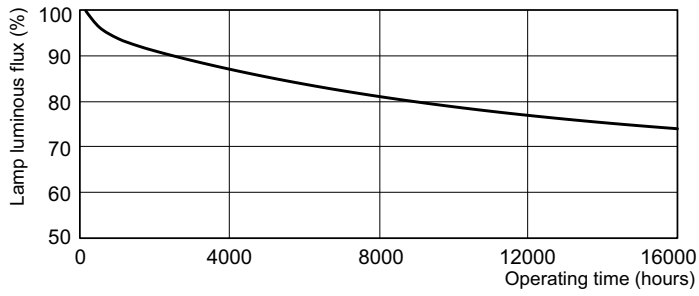

MASTER TL5 Circular

Lifetime

Lumen Maintenance Diagram - MASTER TL5 Circular 22W/840 1CT/10