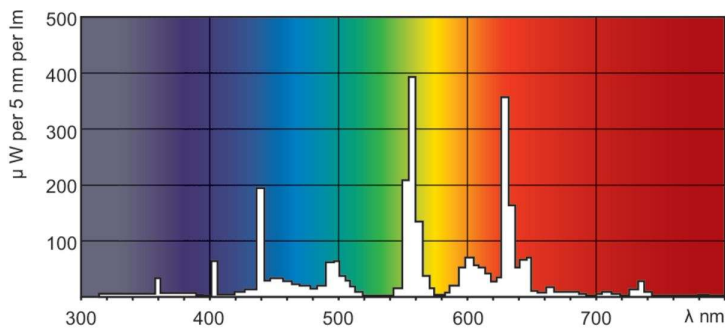

Product data

General Information	
Cap-Base	2GX13
Nominal lifetime	12,000 hour(s)
Flux measurement reference	Sphere

Light Technical	
Color Code	840 [CCT of 4000K]
Luminous Flux	1,800 lm
Color Designation	Cool White (CW)
Chromaticity Coordinate X (Nom)	0.38
Chromaticity Coordinate Y (Nom)	0.38
Correlated Color Temperature (Nom)	4000 K
Luminous Efficacy (rated) (Nom)	82 lm/W
Color rendering index (CRI)	81

Photometric data

Spectral Power Distribution Colour - MASTER TL5 Circular 22W/840 1CT/10

Lifetime

Life Expectancy Diagram - MASTER TL5 Circular 22W/840 1CT/10

Life Expectancy Diagram - MASTER TL5 Circular 22W/840 1CT/10