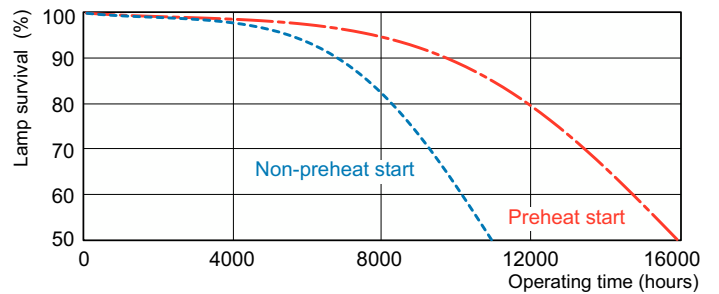

Photometric data

Spectral Power Distribution Colour - MASTER TL5 Circular 22W/840 1CT/10

Lifetime

Life Expectancy Diagram - MASTER TL5 Circular 22W/840 1CT/10

Life Expectancy Diagram - MASTER TL5 Circular 22W/840 1CT/10