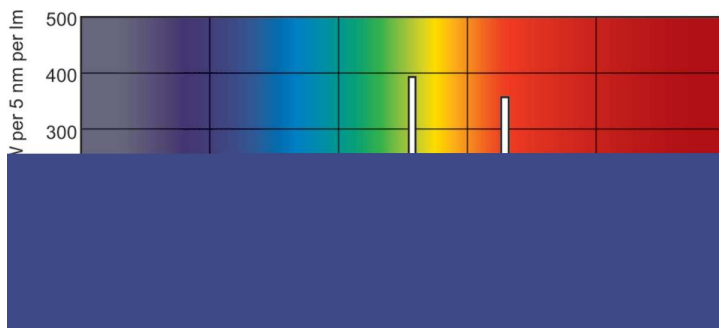

Photometrische Daten

Spectral Power Distribution Colour - MASTER TL5 Circular 55W/840 1CT/10

Lebensdauer

Life Expectancy Diagram - MASTER TL5 Circular 55W/840 1CT/10

Life Expectancy Diagram - MASTER TL5 Circular 55W/840 1CT/10