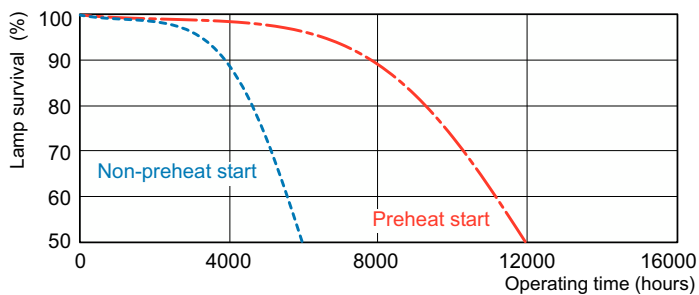

Photometrische Daten

Spectral Power Distribution Colour - MASTER TL5 Circular 55W/840 1CT/10

Lebensdauer

Life Expectancy Diagram - MASTER TL5 Circular 55W/840 1CT/10

Life Expectancy Diagram - MASTER TL5 Circular 55W/840 1CT/10