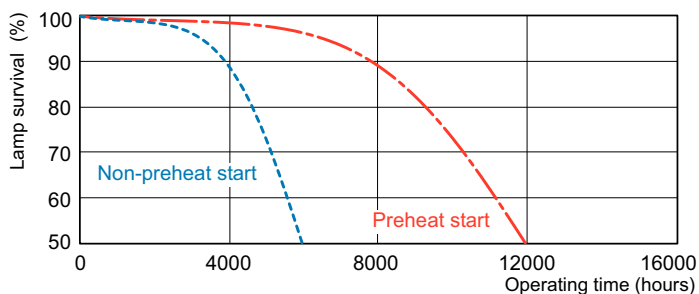

Okres eksploatacji

Life Expectancy Diagram - MASTER TL5 Circular 55W/840 1CT/10