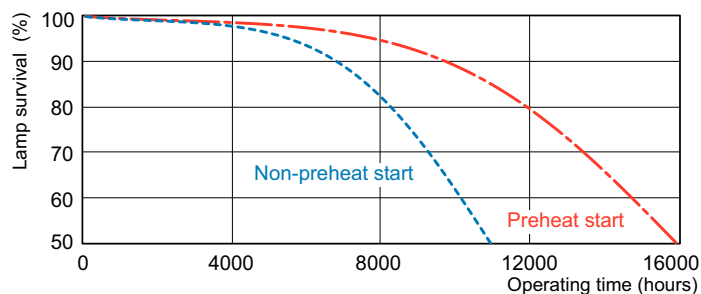

Life Expectancy Diagram - MASTER TL5 Circular 55W/840 1CT/10