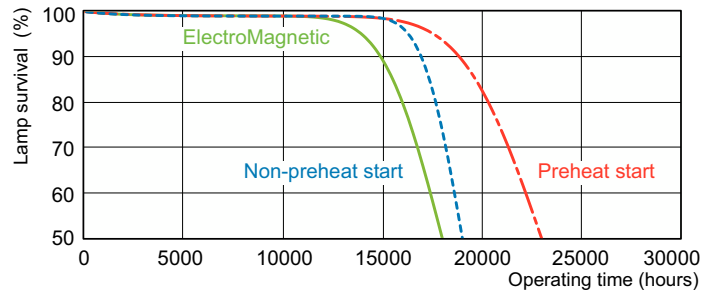

TL-D LIFEMAX Super 80

TL-D 18W/840 1SL/25

The TL-D LIFEMAX Super 80 lamp offers more lumens per watt and better color rendering than TL-D standard colors. Furthermore, it has a lower mercury content. The lamp can be operated in existing TL-D luminaires.

Product data

General Information		Mechanical and Housing	
Cap-Base	G13 [Medium Bi-Pin Fluorescent]	Bulb Shape	T8
Nominal lifetime	15,000 hour(s)		
Life to 50% Failures (Nom)	13,000 hour(s)		
Light Technical		Approval and Application	
Color Code	840 [CCT of 4000K]	Mercury (Hg) Content (Nom)	2.0 mg
Color Designation	Cool White (CW)		
Correlated Color Temperature (Nom)	4000 K	Product Data	
Luminous Efficacy (rated) (Nom)	75 lm/W	Order product name	TL-D 18W/840 1SL/25
Color rendering index (CRI)	82	Full product name	TL-D 18W/840 1SL/25
Operating and Electrical		Full product code	871150028560700
Power Consumption	18 W	Order code	927980284036
Lamp Current (Nom)	0.360 A	Material Nr. (12NC)	927980284036
Voltage (Nom)	59 V	Numerator - Quantity Per Pack	1
Voltage (Nom)	59 V	EAN/UPC - Product/Case	8711500285607
		Numerator - Packs per outer box	25
		EAN/UPC - Case	8711500285812
Controls and Dimming			
Dimmable	Yes		

TL-D LIFEMAX Super 80

Dimensional drawing

Product	D (max)	A (max)	B (max)	B (min)	C (max)
TL-D 18W/840 1SL/25	28 mm	589.8 mm	596.9 mm	594.5 mm	604 mm

Lifetime

Life Expectancy Diagram - TL-D 18W/840 1SL/25