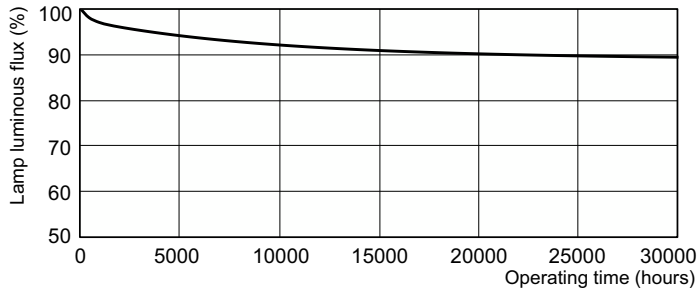

TL-D LIFEMAX Super 80

TL-D 18W/840 1SL/25

The TL-D LIFEMAX Super 80 lamp offers more lumens per watt and better color rendering than TL-D standard colors. Furthermore, it has a lower mercury content. The lamp can be operated in existing TL-D luminaires.

Product data

General Information		Mechanical and Housing	
Cap-Base	G13 [Medium Bi-Pin Fluorescent]	Bulb Shape	T8
Nominal lifetime	15,000 hour(s)		
Life to 50% Failures (Nom)	13,000 hour(s)		
Light Technical		Approval and Application	
Color Code	840 [CCT of 4000K]	Mercury (Hg) Content (Nom)	2.0 mg
Color Designation	Cool White (CW)		
Correlated Color Temperature (Nom)	4000 K	Product Data	
Luminous Efficacy (rated) (Nom)	75 lm/W	Order product name	TL-D 18W/840 1SL/25
Color rendering index (CRI)	82	Full product name	TL-D 18W/840 1SL/25
Operating and Electrical		Full product code	871150028560700
Power Consumption	18 W	Order code	927980284036
Lamp Current (Nom)	0.360 A	Material Nr. (12NC)	927980284036
Voltage (Nom)	59 V	Numerator - Quantity Per Pack	1
Voltage (Nom)	59 V	EAN/UPC - Product/Case	8711500285607
		Numerator - Packs per outer box	25
		EAN/UPC - Case	8711500285812
Controls and Dimming			
Dimmable	Yes		

TL-D LIFEMAX Super 80

Dimensional drawing

Product	D (max)	A (max)	B (max)	B (min)	C (max)
TL-D 18W/840 1SL/25	28 mm	589.8 mm	596.9 mm	594.5 mm	604 mm

Lifetime

Life Expectancy Diagram - TL-D 18W/840 1SL/25

Life Expectancy Diagram - TL-D 18W/840 1SL/25

Lumen Maintenance Diagram - TL-D 18W/840 1SL/25

TL-D LIFEMAX Super 80