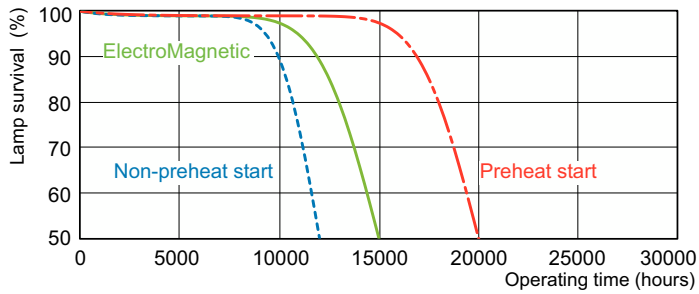

TL-D LIFEMAX Super 80

TL-D 18W/840 1SL/25

The TL-D LIFEMAX Super 80 lamp offers more lumens per watt and better color rendering than TL-D standard colors. Furthermore, it has a lower mercury content. The lamp can be operated in existing TL-D luminaires.

Product data

General Information		Mechanical and Housing	
Cap-Base	G13 [Medium Bi-Pin Fluorescent]	Bulb Shape	T8
Nominal lifetime	15,000 hour(s)		
Life to 50% Failures (Nom)	13,000 hour(s)		
Light Technical		Approval and Application	
Color Code	840 [CCT of 4000K]	Mercury (Hg) Content (Nom)	2.0 mg
Color Designation	Cool White (CW)		
Correlated Color Temperature (Nom)	4000 K	Product Data	
Luminous Efficacy (rated) (Nom)	75 lm/W	Order product name	TL-D 18W/840 1SL/25
Color rendering index (CRI)	82	Full product name	TL-D 18W/840 1SL/25
Operating and Electrical		Full product code	871150028560700
Power Consumption	18 W	Order code	927980284036
Lamp Current (Nom)	0.360 A	Material Nr. (12NC)	927980284036
Voltage (Nom)	59 V	Numerator - Quantity Per Pack	1
Voltage (Nom)	59 V	EAN/UPC - Product/Case	8711500285607
		Numerator - Packs per outer box	25
		EAN/UPC - Case	8711500285812
Controls and Dimming			
Dimmable	Yes		

TL-D LIFEMAX Super 80

Dimensional drawing

Product	D (max)	A (max)	B (max)	B (min)	C (max)
TL-D 18W/840 1SL/25	28 mm	589.8 mm	596.9 mm	594.5 mm	604 mm

Lifetime

Life Expectancy Diagram - TL-D 18W/840 1SL/25